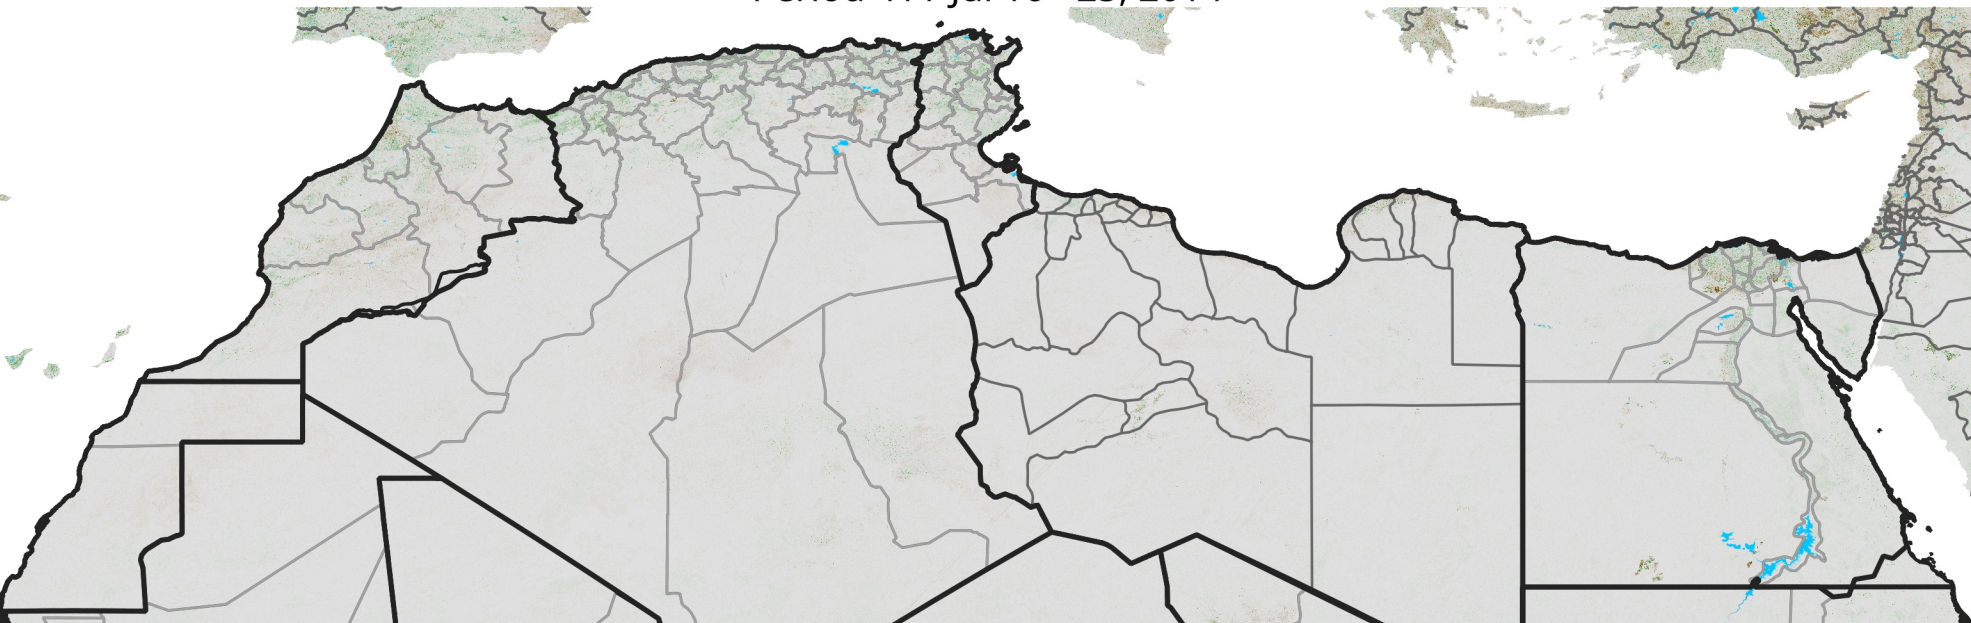

North Africa NDVI Anomaly

2014 minus Mean (2012 - 2021)

Period 41 / Jul 16 - 25, 2014

NDVI Anomaly

<math>< -0.3</math> -0.2 -0.1 -0.05 0.05 0.1 0.2 > 0.3

Negative

No Difference

Positive