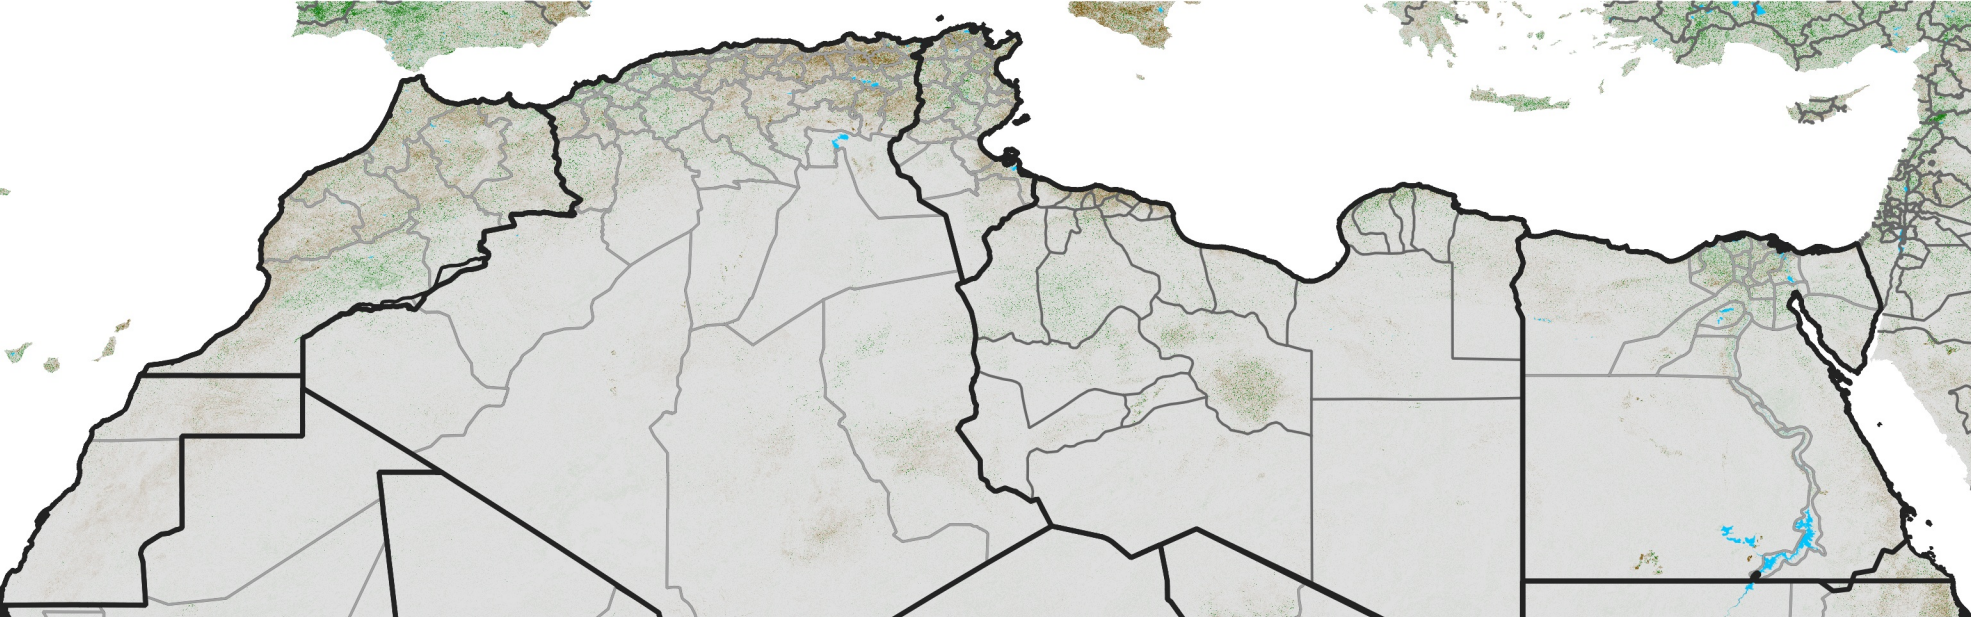

North Africa NDVI Anomaly

2014 minus Mean (2012 - 2021)
Period 61 / Oct 26 - Nov 05, 2014

NDVI Anomaly

< -0.3 -0.2 -0.1 -0.05 0.05 0.1 0.2 >0.3

Negative No Difference Positive