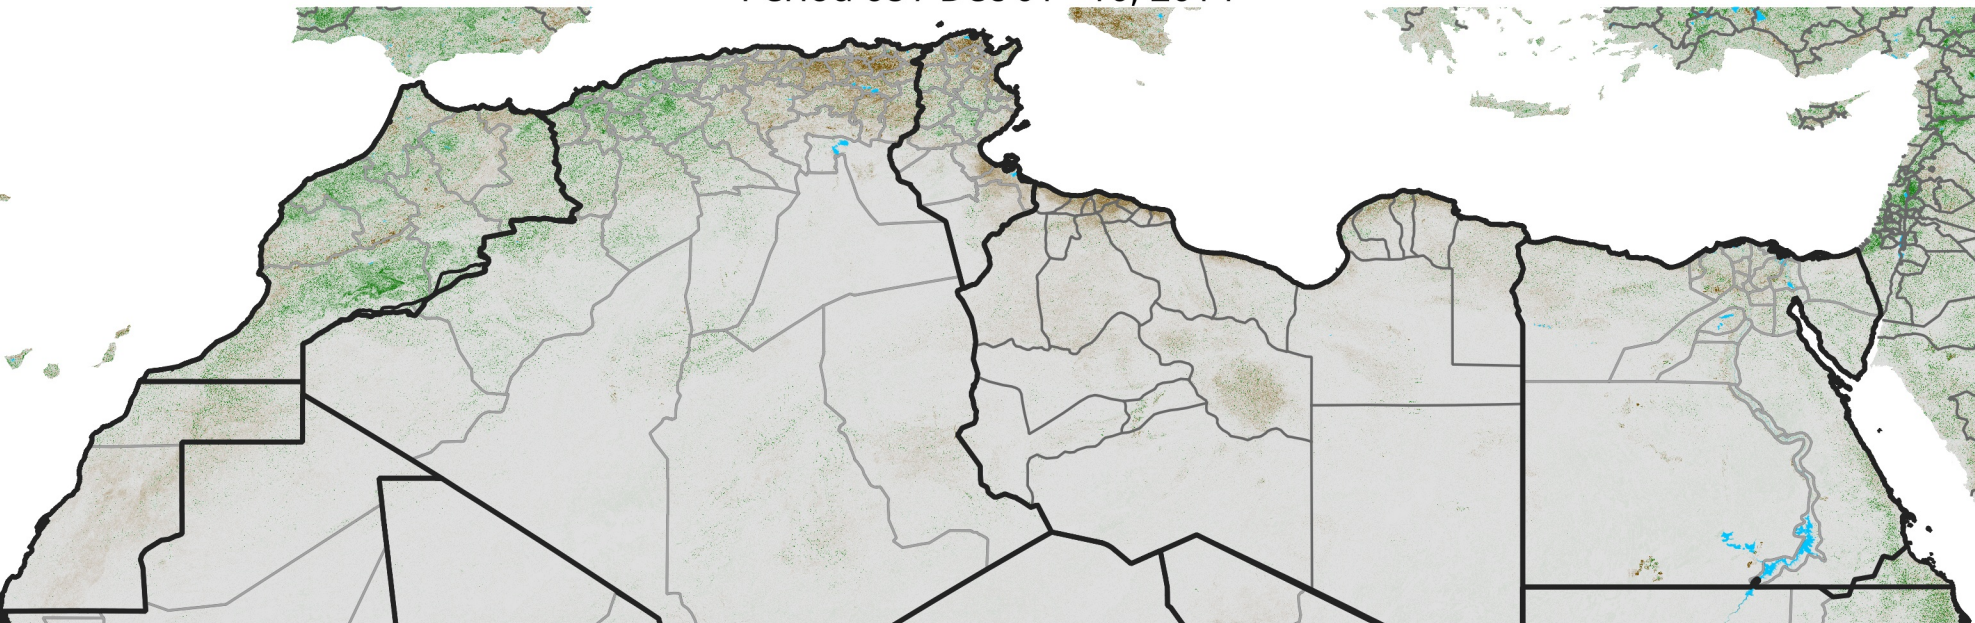

North Africa NDVI Anomaly

2014 minus Mean (2012 - 2021)

Period 68 / Dec 01 - 10, 2014

NDVI Anomaly

< -0.3 -0.2 -0.1 -0.05 0.05 0.1 0.2 >0.3

Negative

No Difference

Positive