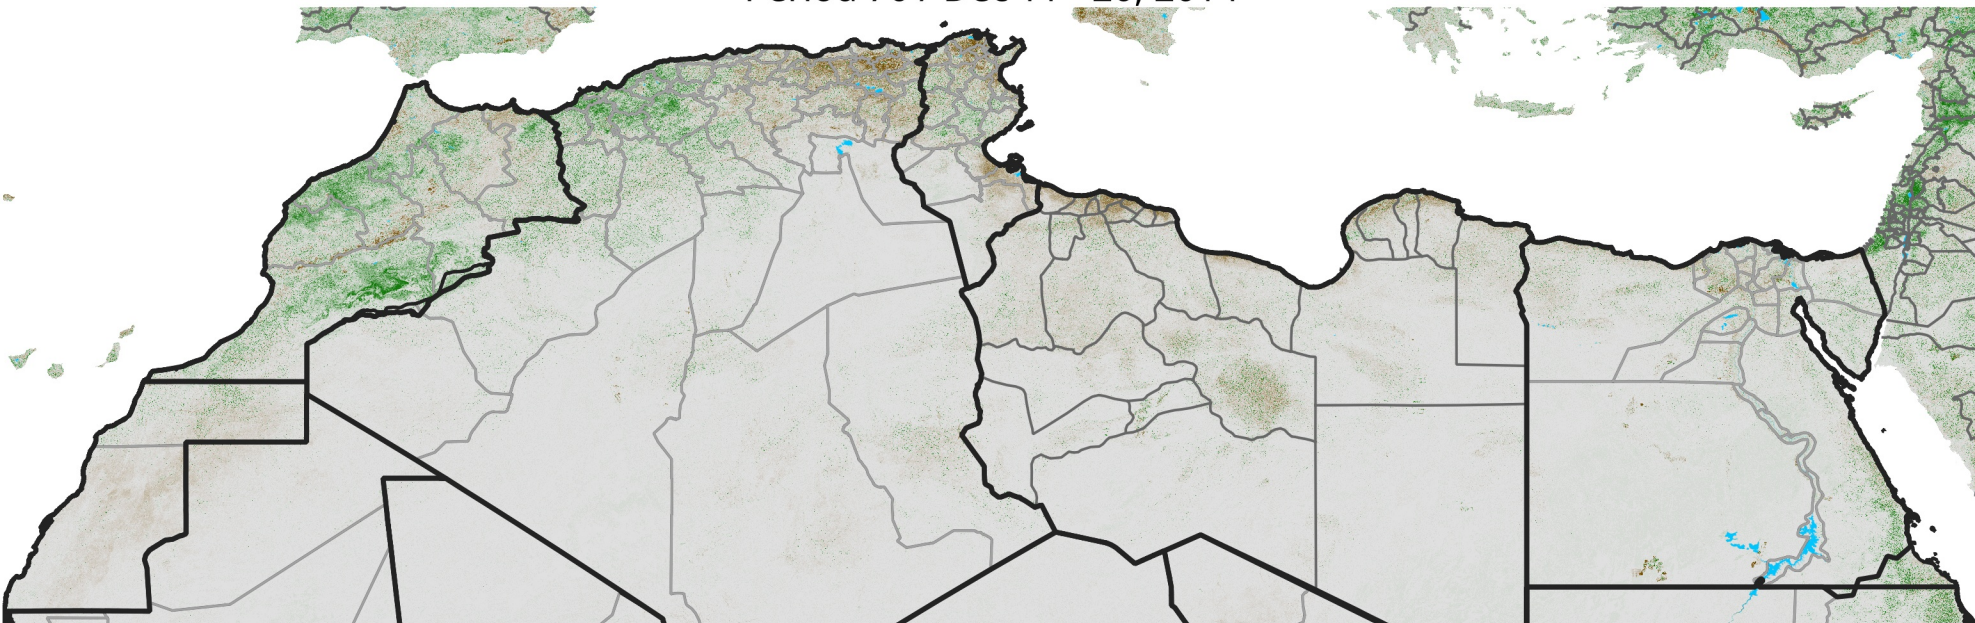

# North Africa NDVI Anomaly

2014 minus Mean (2012 - 2021)

Period 70 / Dec 11 - 20, 2014

## NDVI Anomaly

< -0.3   -0.2   -0.1   -0.05   0.05   0.1   0.2   >0.3

Negative

No Difference

Positive