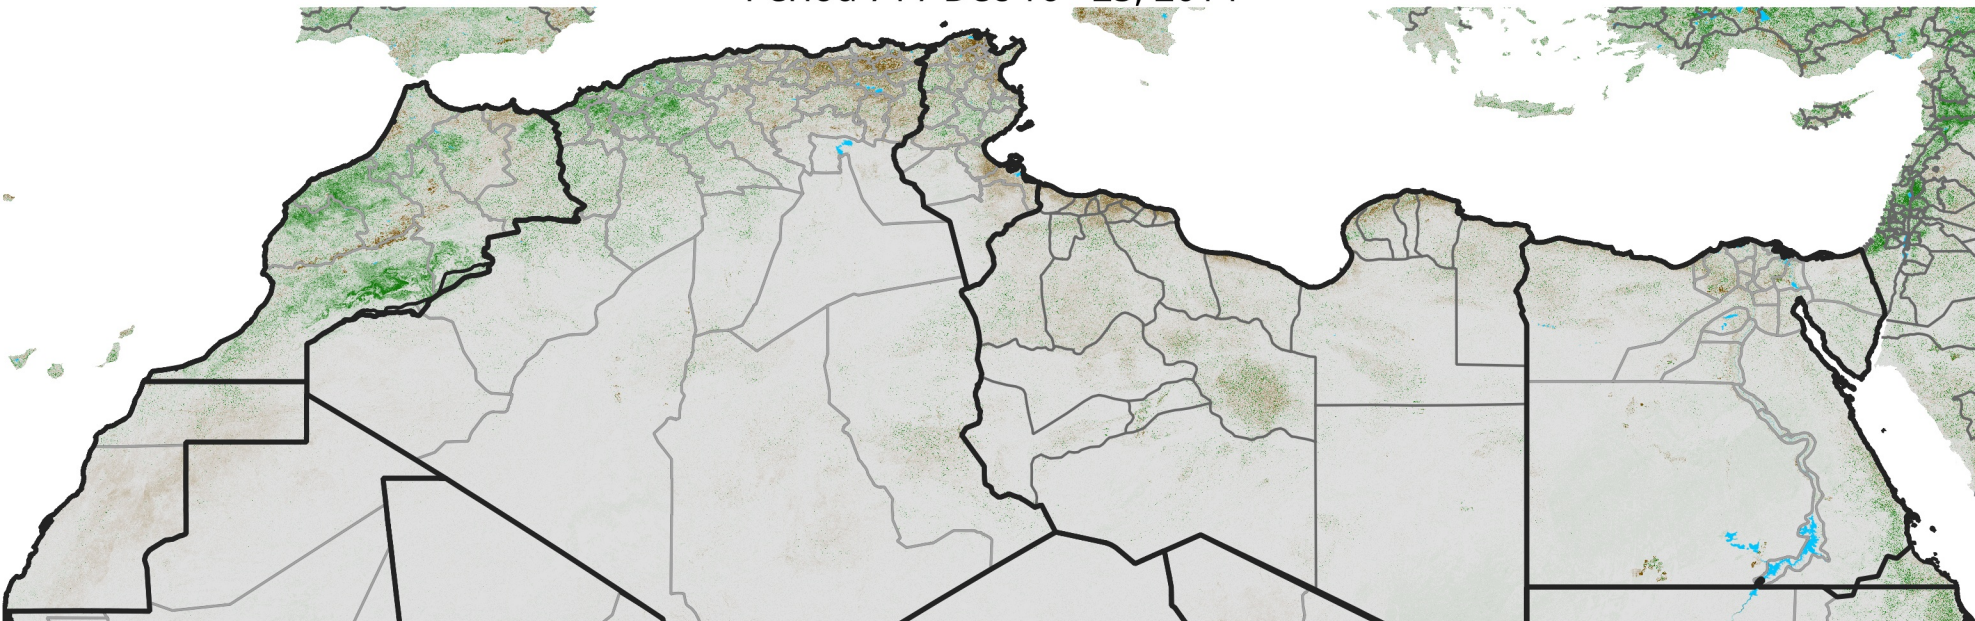

North Africa NDVI Anomaly

2014 minus Mean (2012 - 2021)

Period 71 / Dec 16 - 25, 2014

NDVI Anomaly

< -0.3 -0.2 -0.1 -0.05 0.05 0.1 0.2 >0.3

Negative

No Difference

Positive