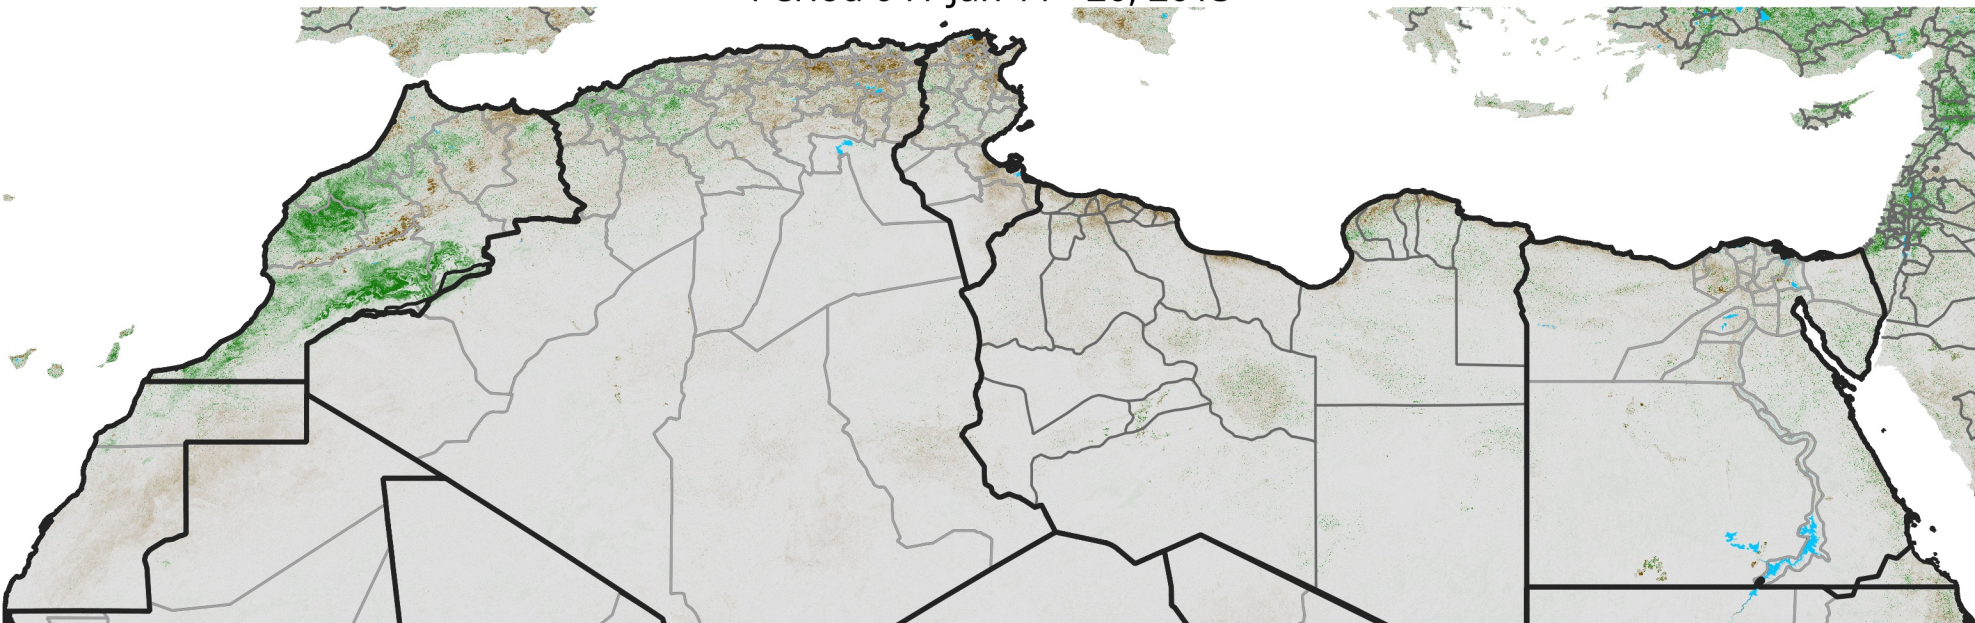

# North Africa NDVI Anomaly

2015 minus Mean (2012 - 2021)

Period 04 / Jan 11 - 20, 2015

## NDVI Anomaly

< -0.3   -0.2   -0.1   -0.05   0.05   0.1   0.2   >0.3

Negative

No Difference

Positive