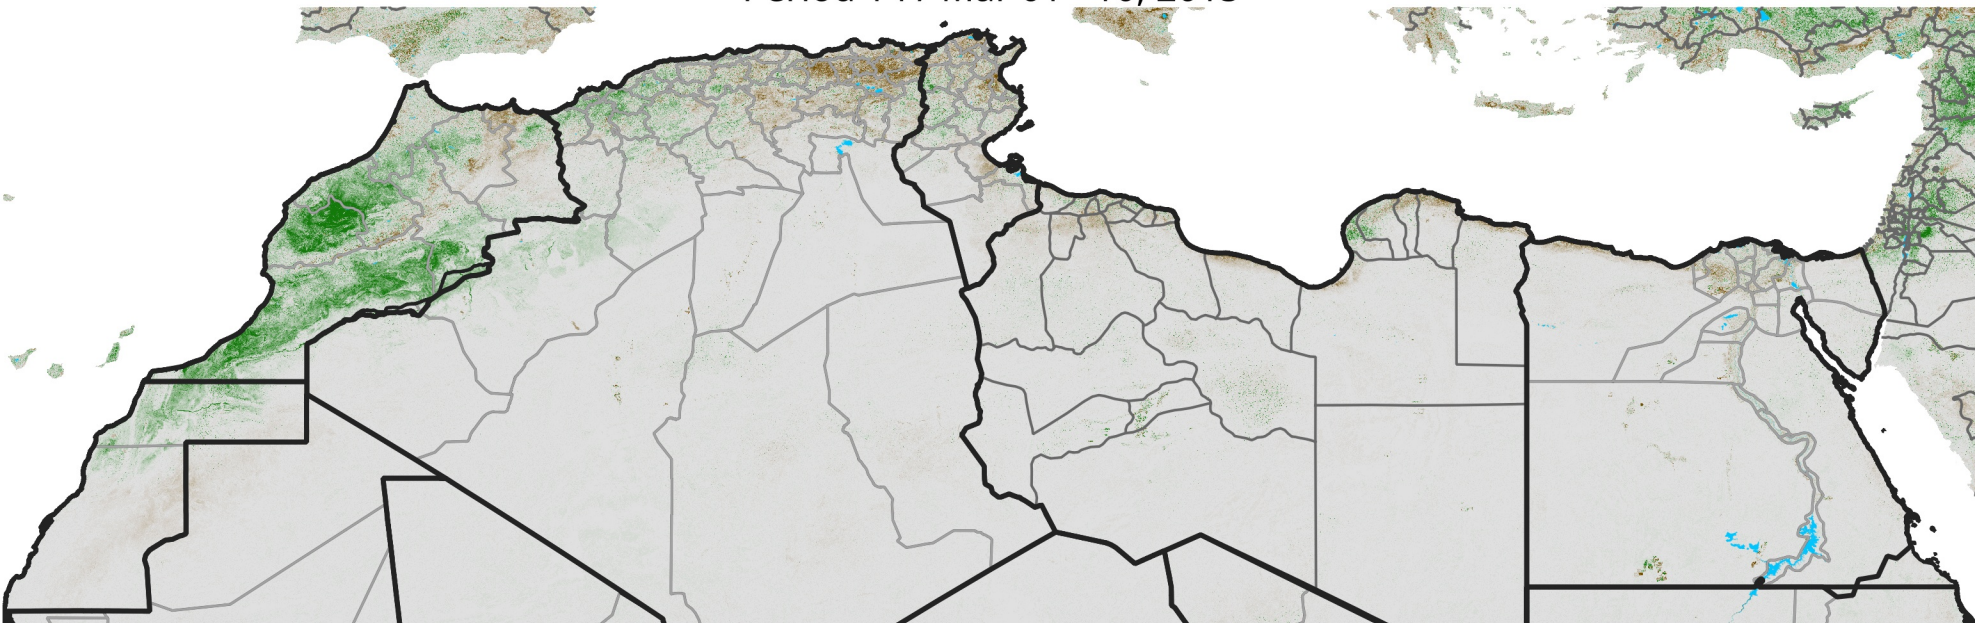

North Africa NDVI Anomaly

2015 minus Mean (2012 - 2021)

Period 14 / Mar 01 - 10, 2015

NDVI Anomaly

< -0.3 -0.2 -0.1 -0.05 0.05 0.1 0.2 >0.3

Negative

No Difference

Positive