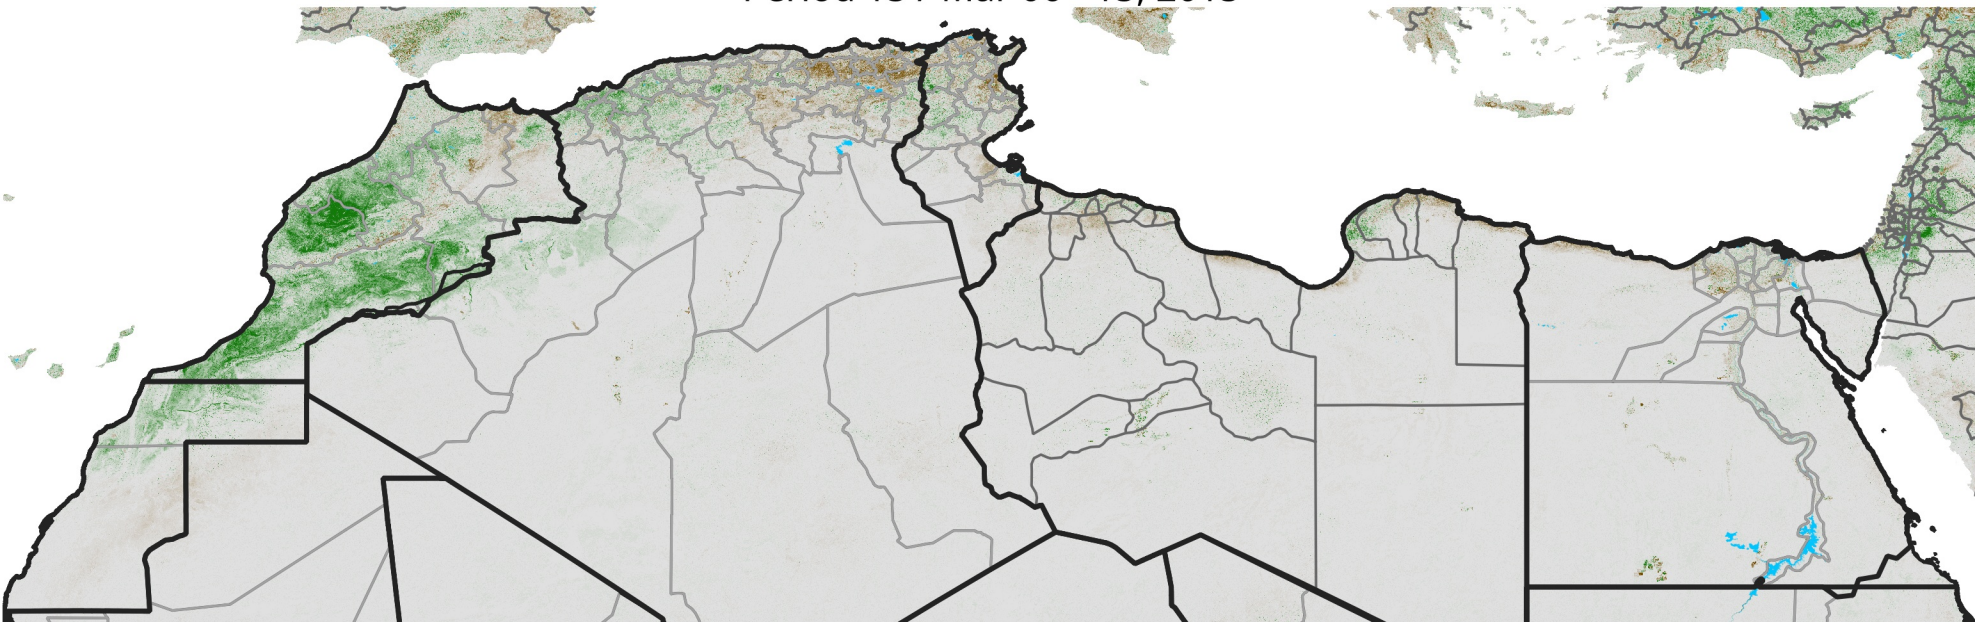

North Africa NDVI Anomaly

2015 minus Mean (2012 - 2021)

Period 15 / Mar 06 - 15, 2015

NDVI Anomaly

< -0.3 -0.2 -0.1 -0.05 0.05 0.1 0.2 >0.3

Negative

No Difference

Positive