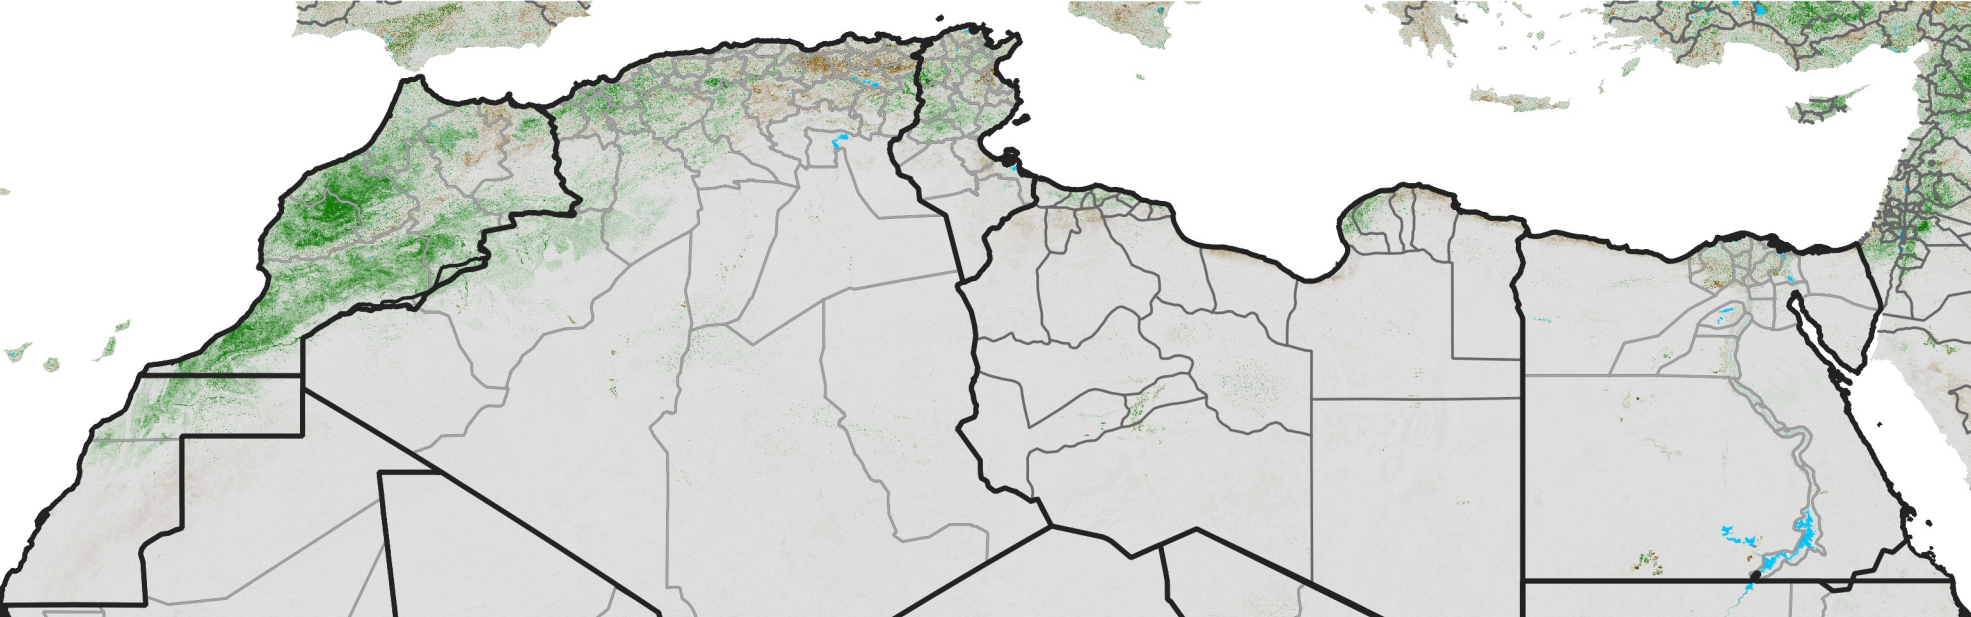

North Africa NDVI Anomaly

2015 minus Mean (2012 - 2021)

Period 18 / Mar 21 - 31, 2015

NDVI Anomaly

< -0.3 -0.2 -0.1 -0.05 0.05 0.1 0.2 >0.3

Negative

No Difference

Positive