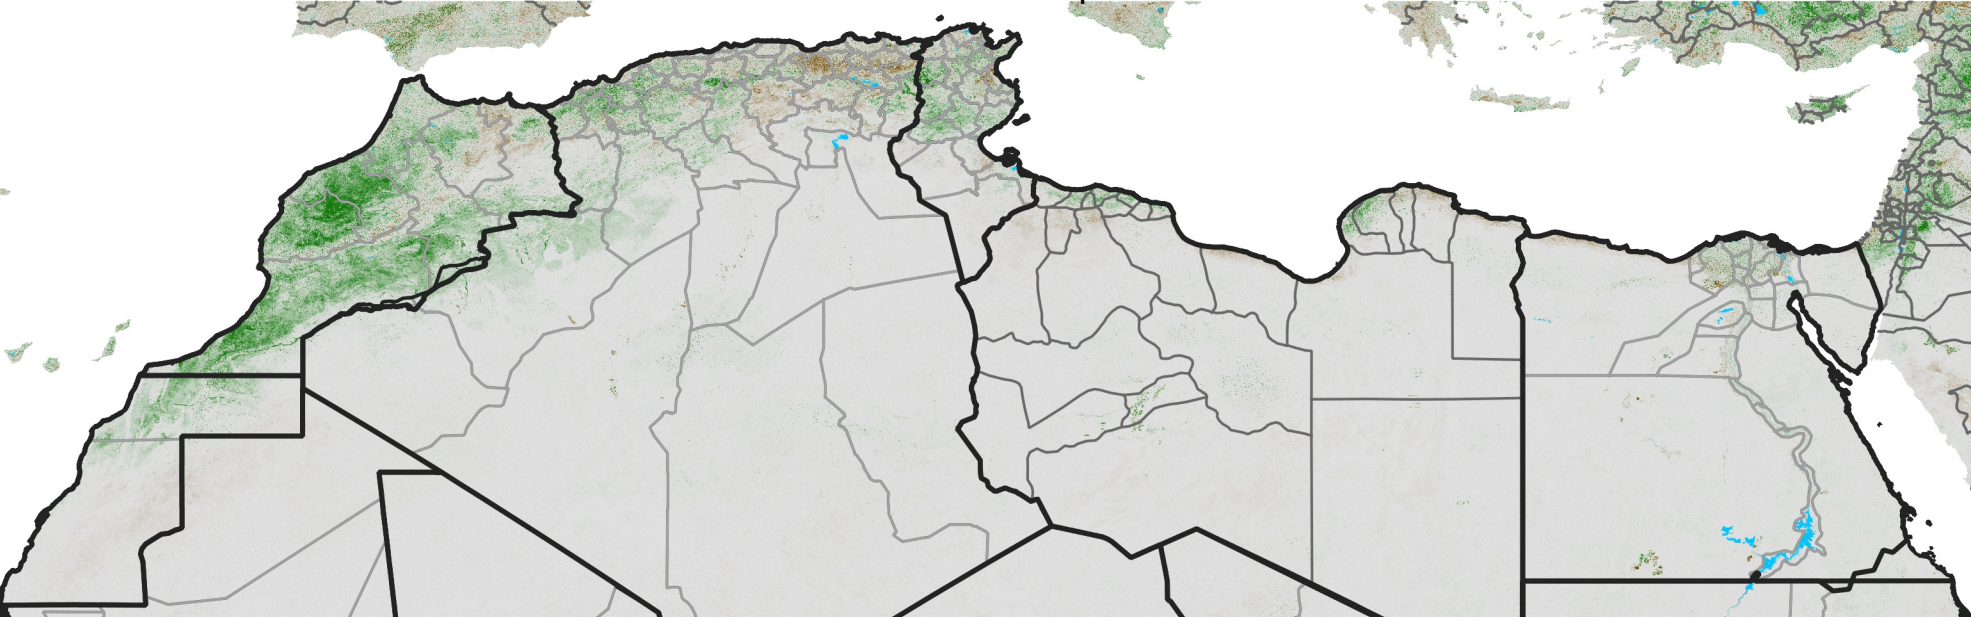

North Africa NDVI Anomaly

2015 minus Mean (2012 - 2021)
Period 19 / Mar 26 - Apr 05, 2015

NDVI Anomaly

< -0.3 -0.2 -0.1 -0.05 0.05 0.1 0.2 >0.3

Negative

No Difference

Positive