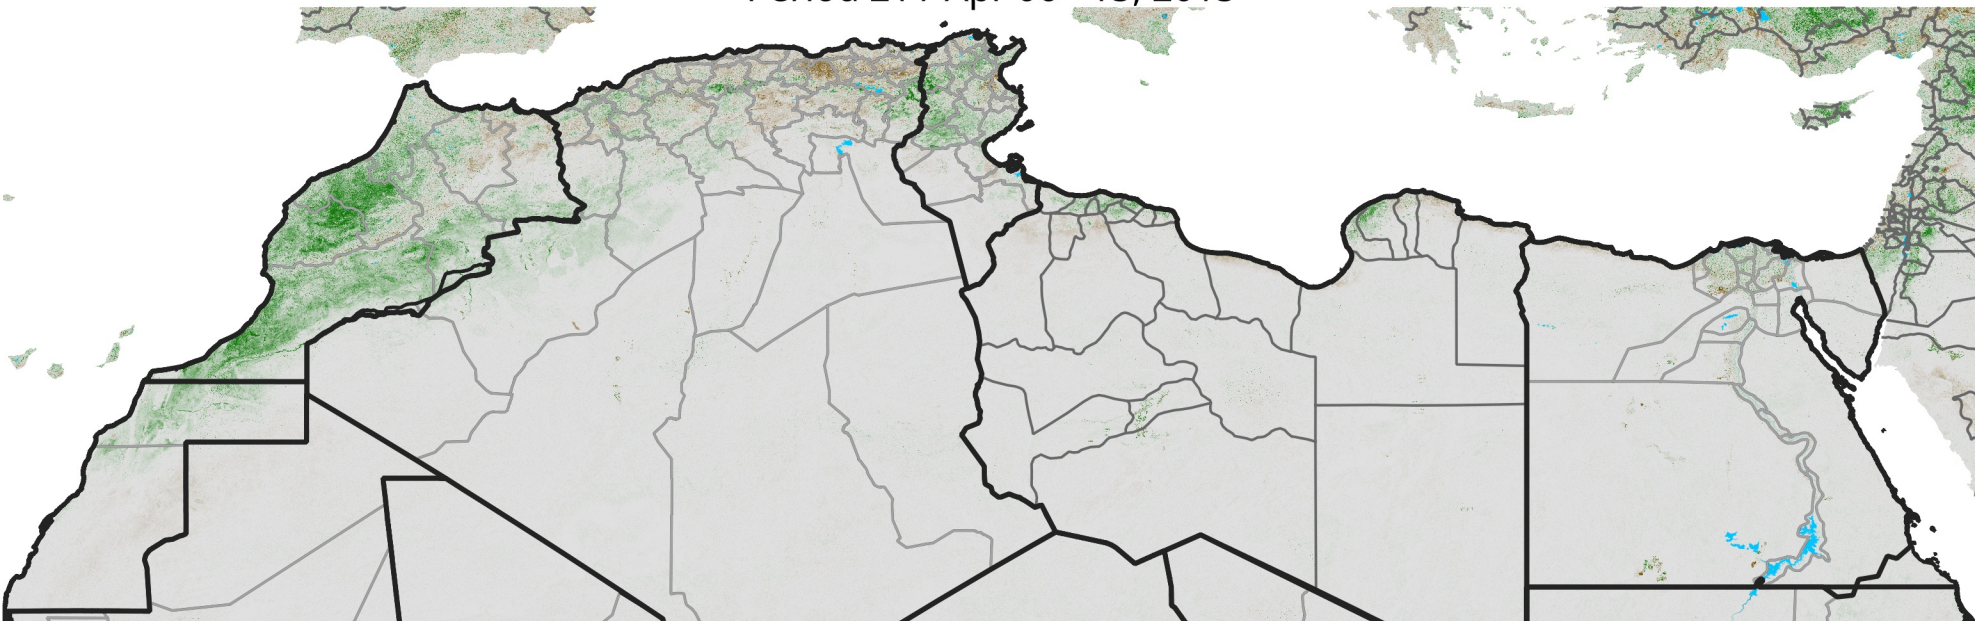

North Africa NDVI Anomaly

2015 minus Mean (2012 - 2021)

Period 21 / Apr 06 - 15, 2015

NDVI Anomaly

< -0.3 -0.2 -0.1 -0.05 0.05 0.1 0.2 >0.3

Negative

No Difference

Positive