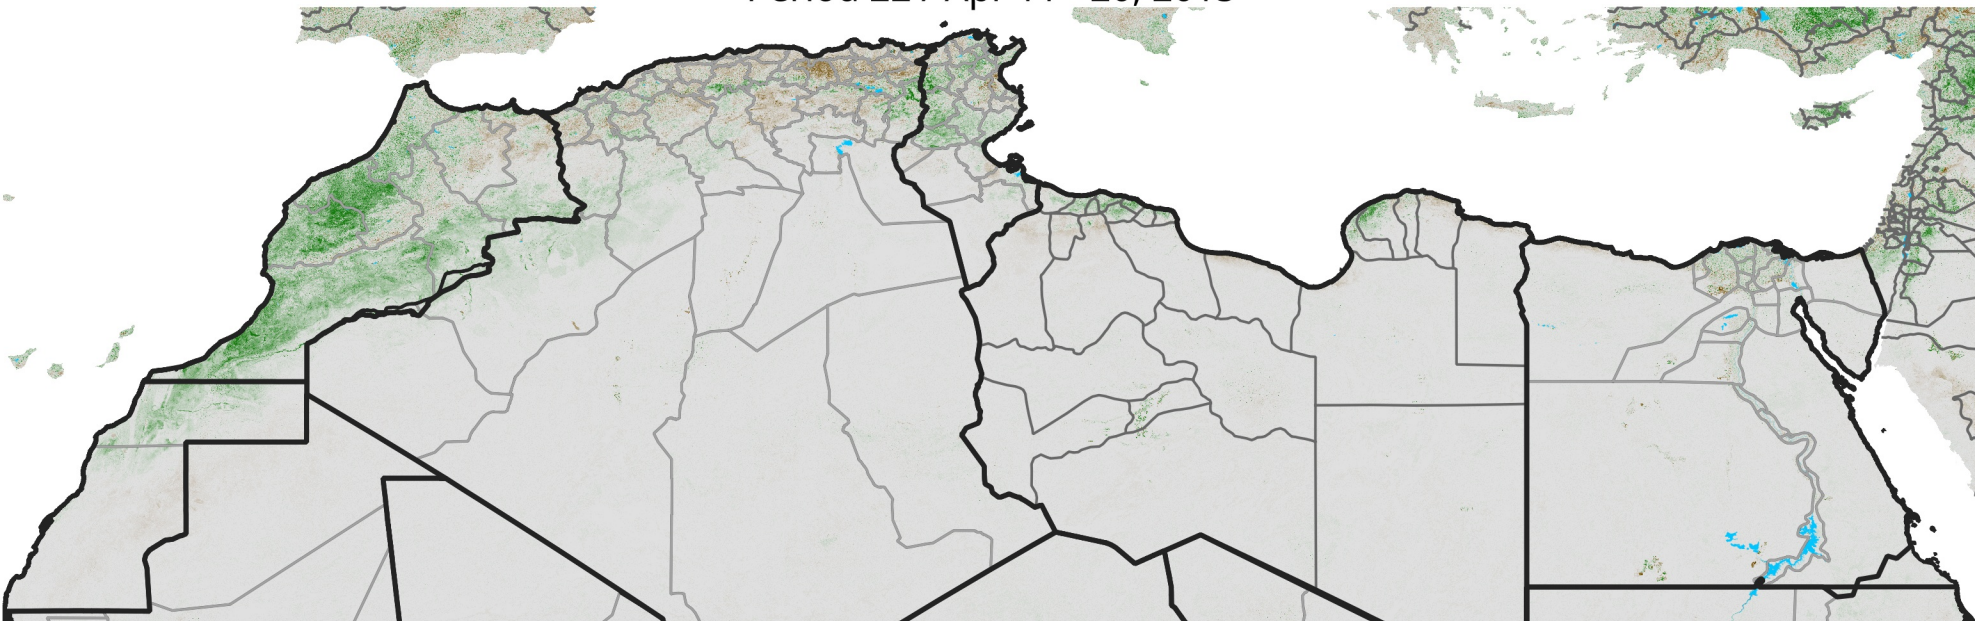

North Africa NDVI Anomaly

2015 minus Mean (2012 - 2021)

Period 22 / Apr 11 - 20, 2015

NDVI Anomaly

Negative

No Difference

Positive