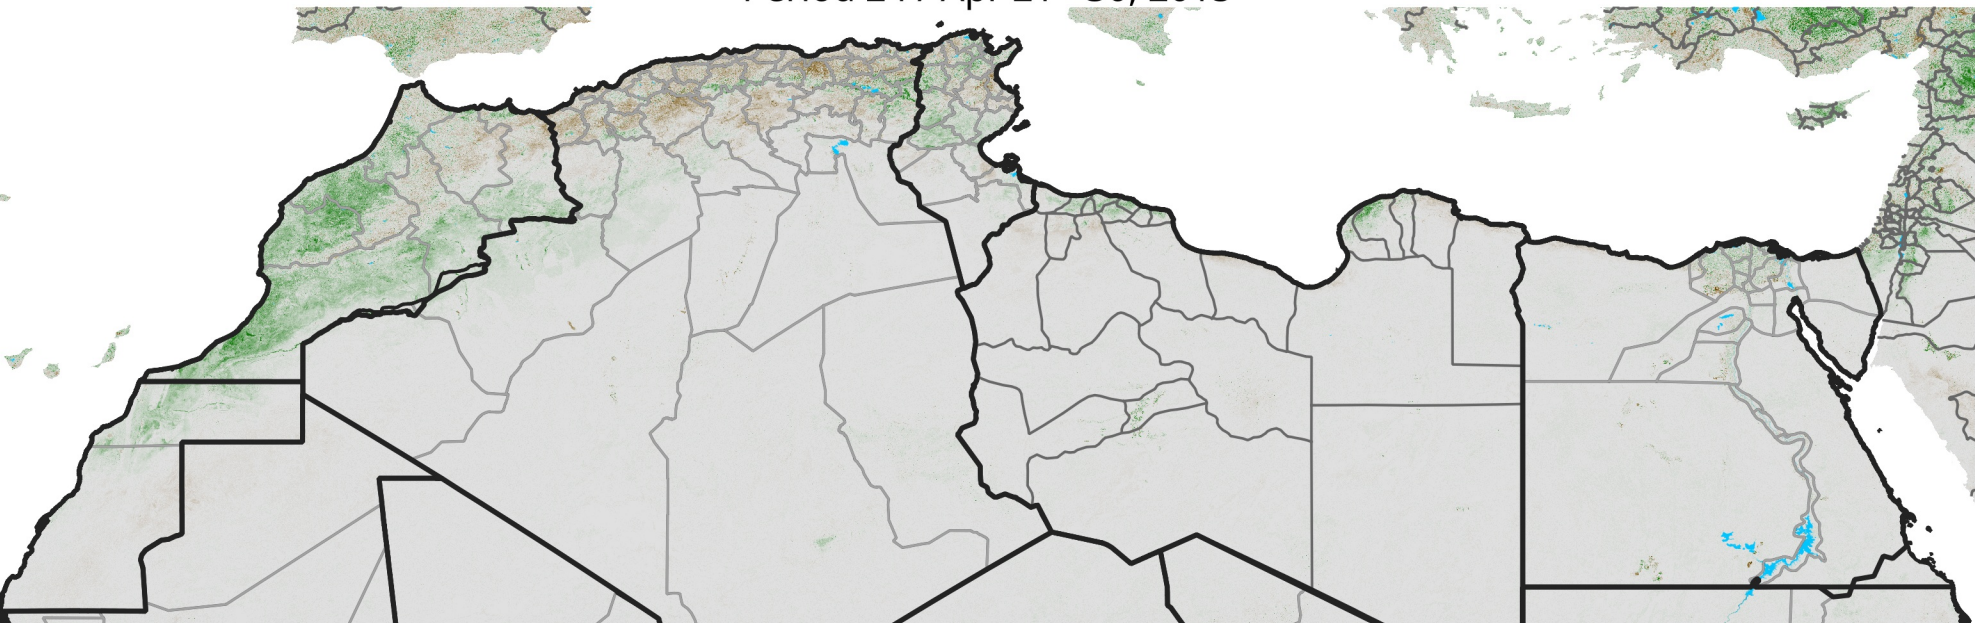

North Africa NDVI Anomaly

2015 minus Mean (2012 - 2021)

Period 24 / Apr 21 - 30, 2015

NDVI Anomaly

< -0.3 -0.2 -0.1 -0.05 0.05 0.1 0.2 >0.3

Negative

No Difference

Positive