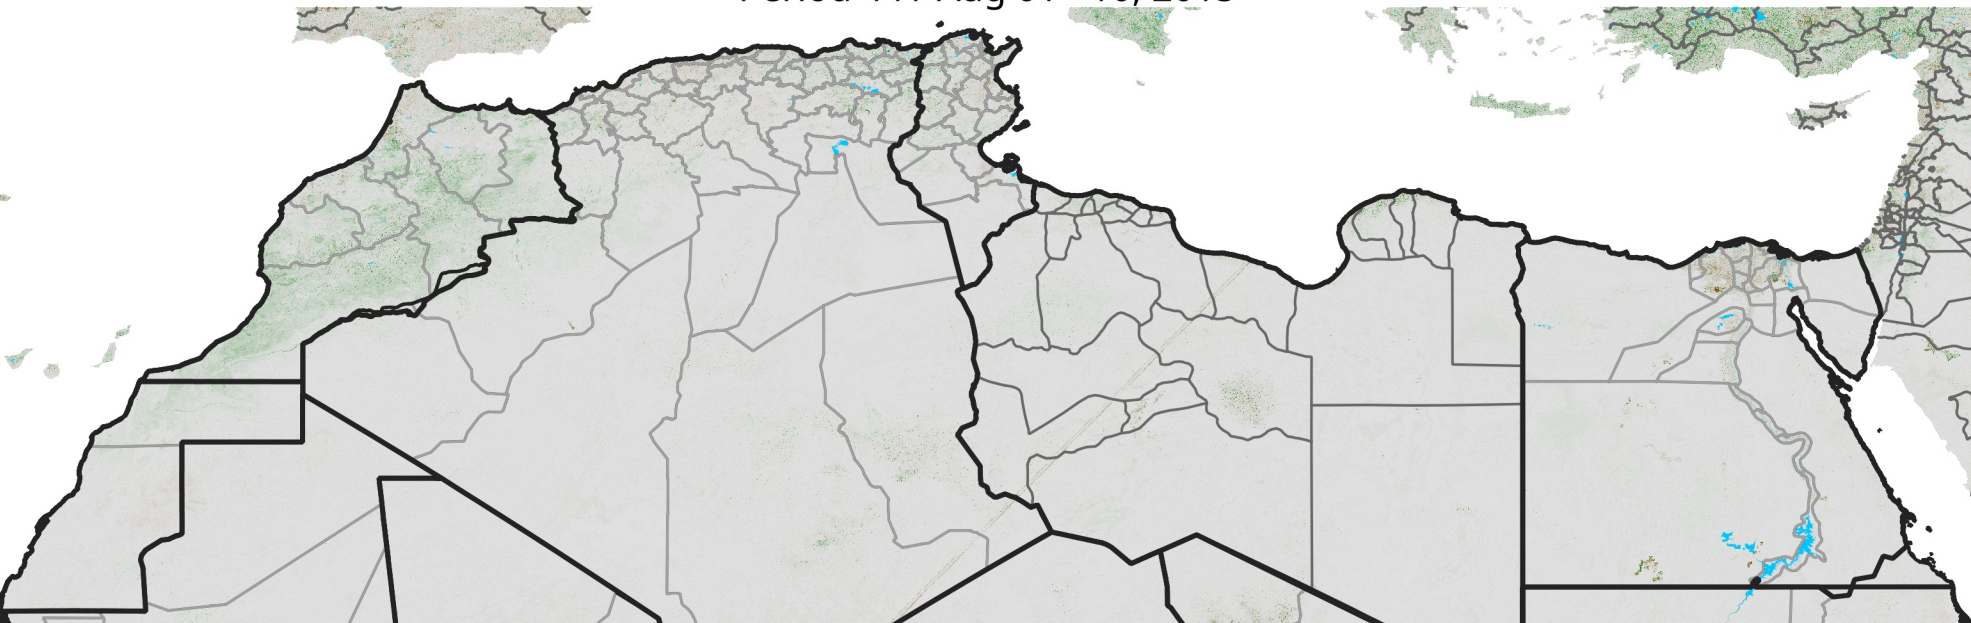

# North Africa NDVI Anomaly

2015 minus Mean (2012 - 2021)

Period 44 / Aug 01 - 10, 2015

## NDVI Anomaly

< -0.3   -0.2   -0.1   -0.05   0.05   0.1   0.2   >0.3

Negative

No Difference

Positive