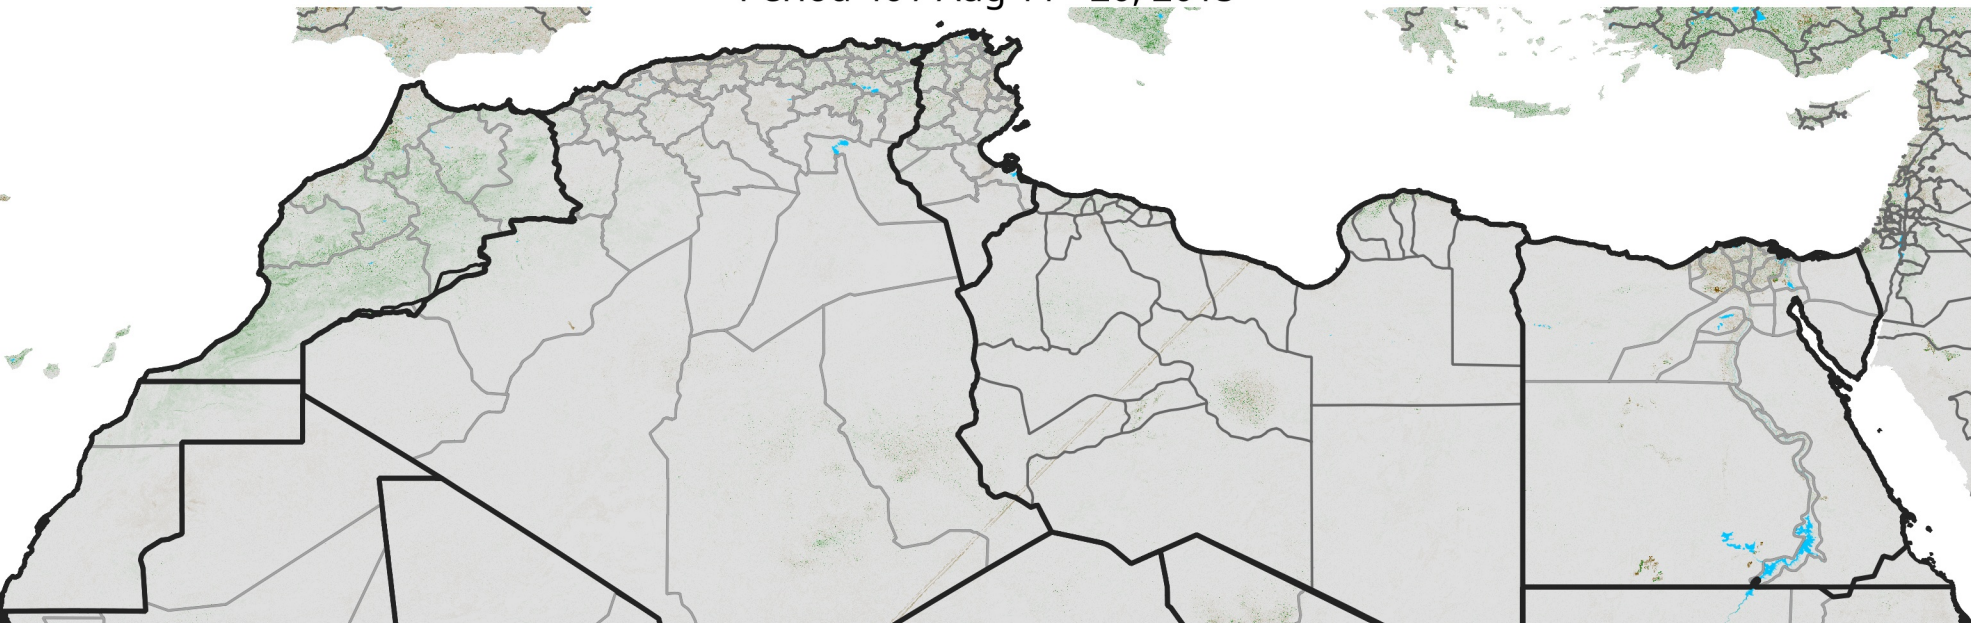

North Africa NDVI Anomaly

2015 minus Mean (2012 - 2021)

Period 46 / Aug 11 - 20, 2015

NDVI Anomaly

< -0.3 -0.2 -0.1 -0.05 0.05 0.1 0.2 >0.3

Negative

No Difference

Positive