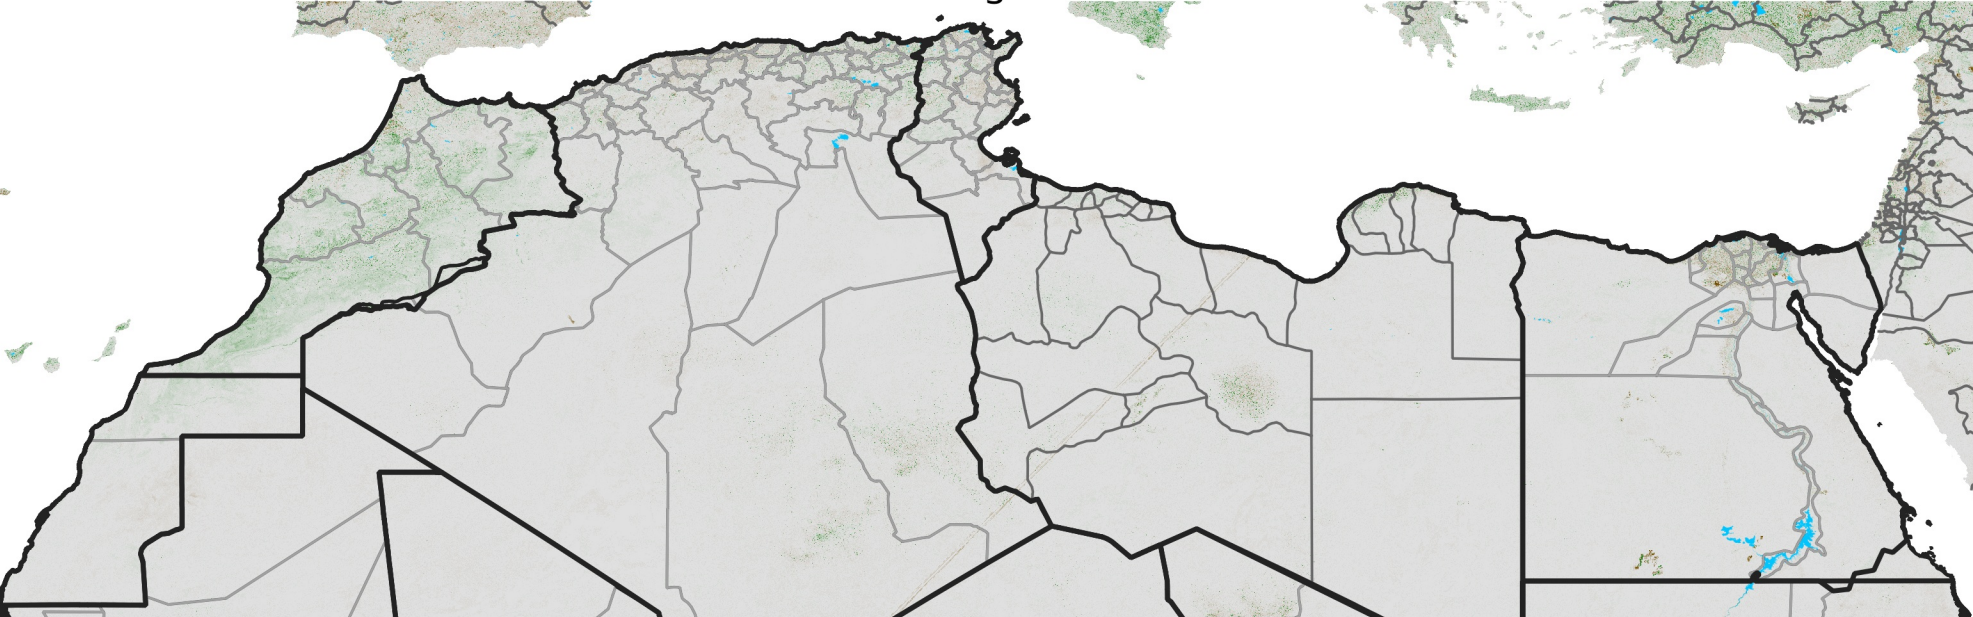

North Africa NDVI Anomaly

2015 minus Mean (2012 - 2021)

Period 47 / Aug 16 - 25, 2015

NDVI Anomaly

< -0.3 -0.2 -0.1 -0.05 0.05 0.1 0.2 >0.3

Negative

No Difference

Positive