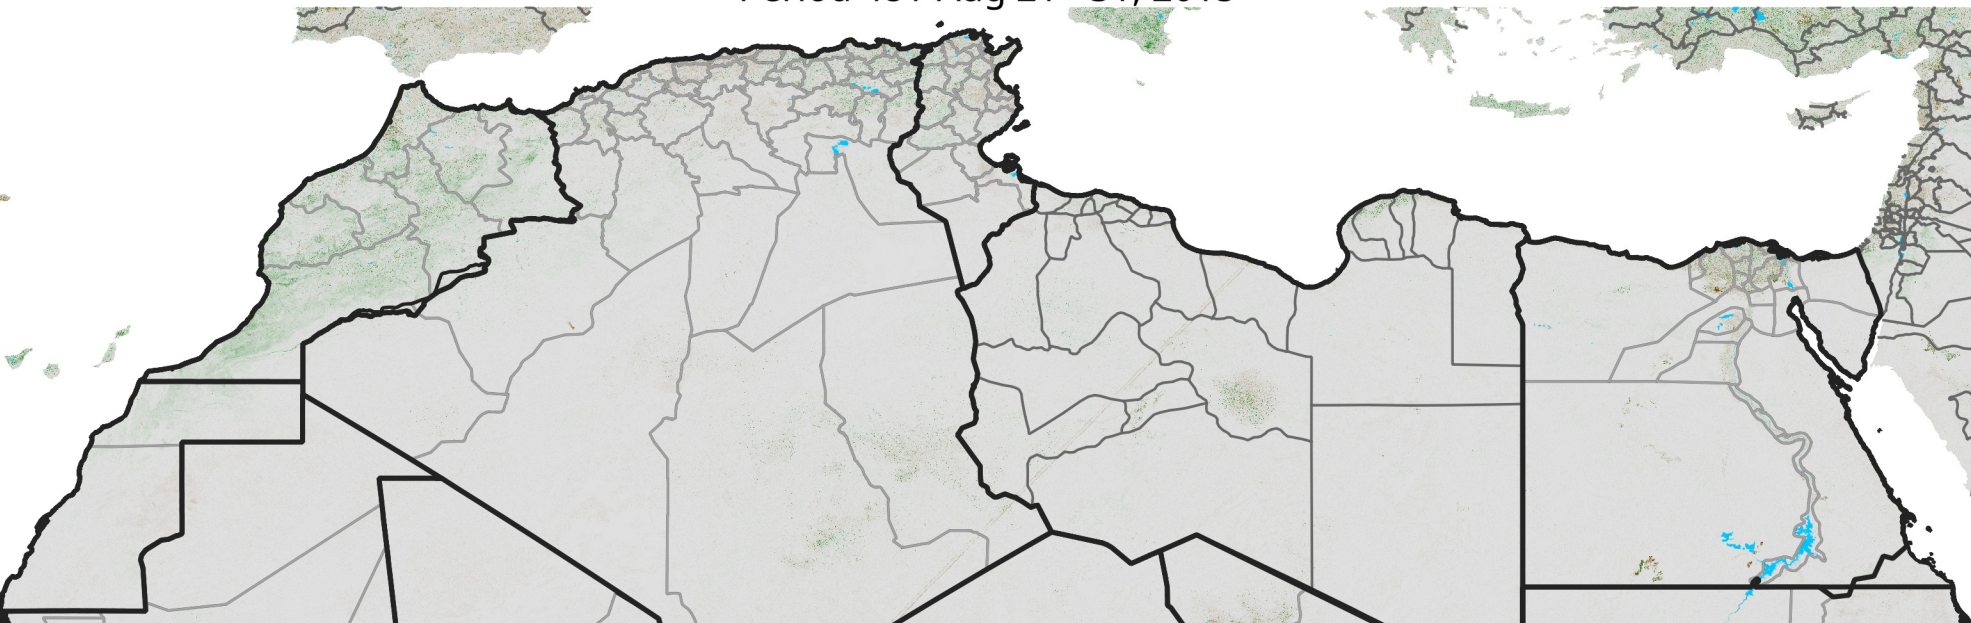

# North Africa NDVI Anomaly

2015 minus Mean (2012 - 2021)

Period 48 / Aug 21 - 31, 2015

## NDVI Anomaly

< -0.3   -0.2   -0.1   -0.05   0.05   0.1   0.2   >0.3

Negative

No Difference

Positive