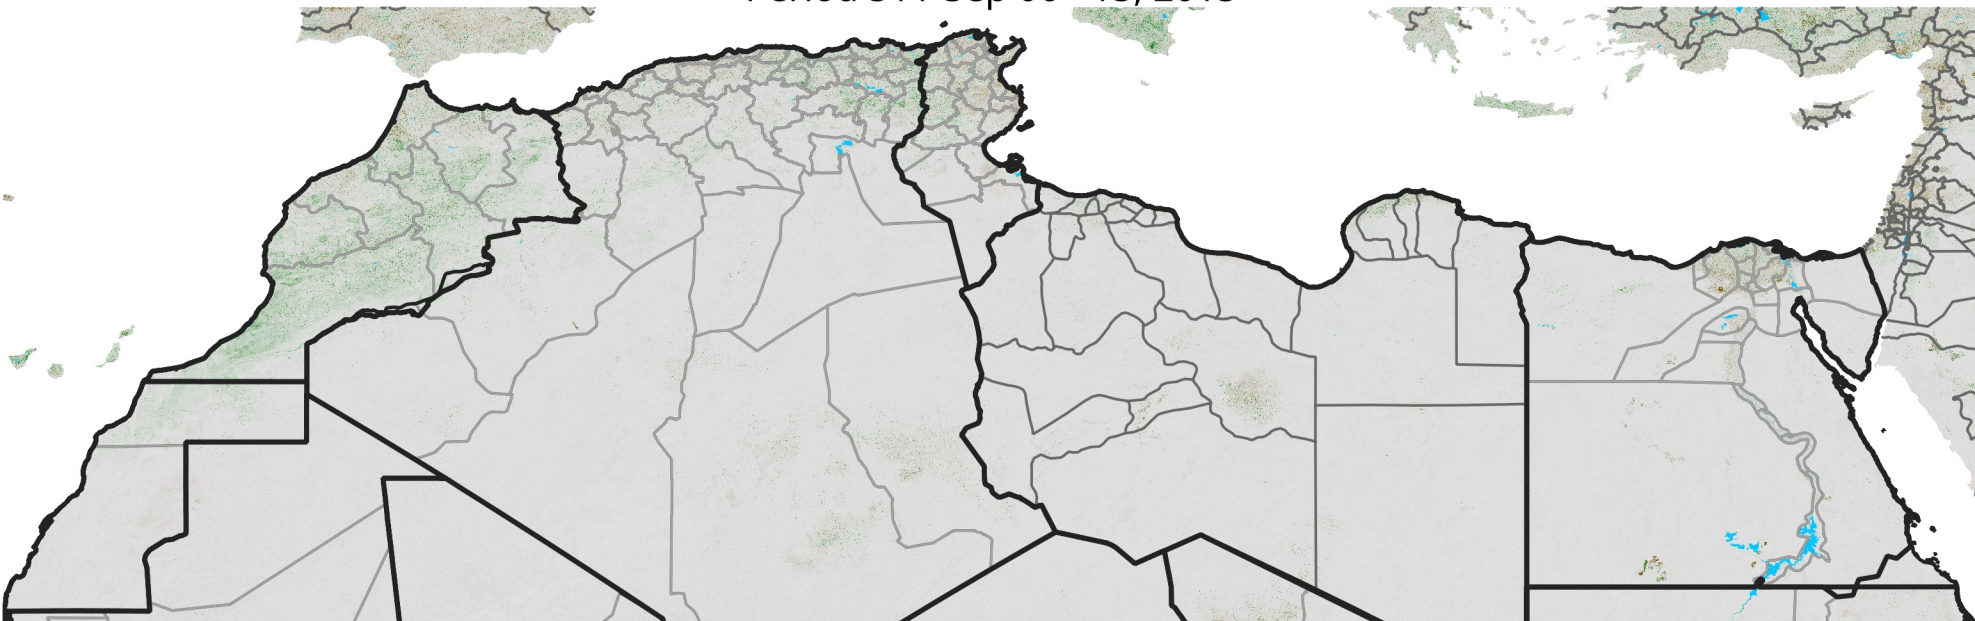

North Africa NDVI Anomaly

2015 minus Mean (2012 - 2021)

Period 51 / Sep 06 - 15, 2015

NDVI Anomaly

< -0.3 -0.2 -0.1 -0.05 0.05 0.1 0.2 >0.3

Negative

No Difference

Positive