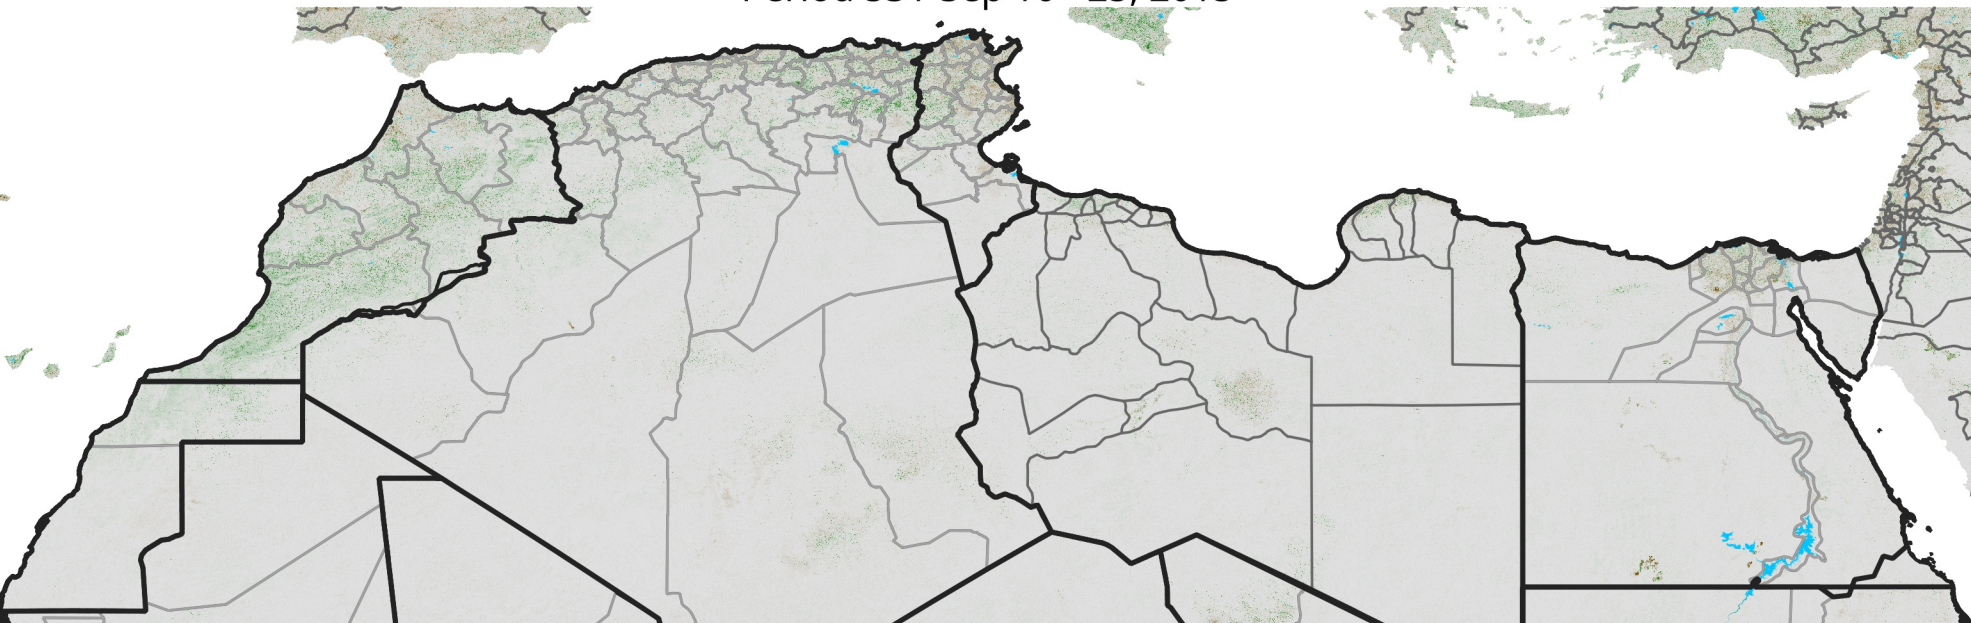

North Africa NDVI Anomaly

2015 minus Mean (2012 - 2021)

Period 53 / Sep 16 - 25, 2015

NDVI Anomaly

< -0.3 -0.2 -0.1 -0.05 0.05 0.1 0.2 >0.3

Negative

No Difference

Positive