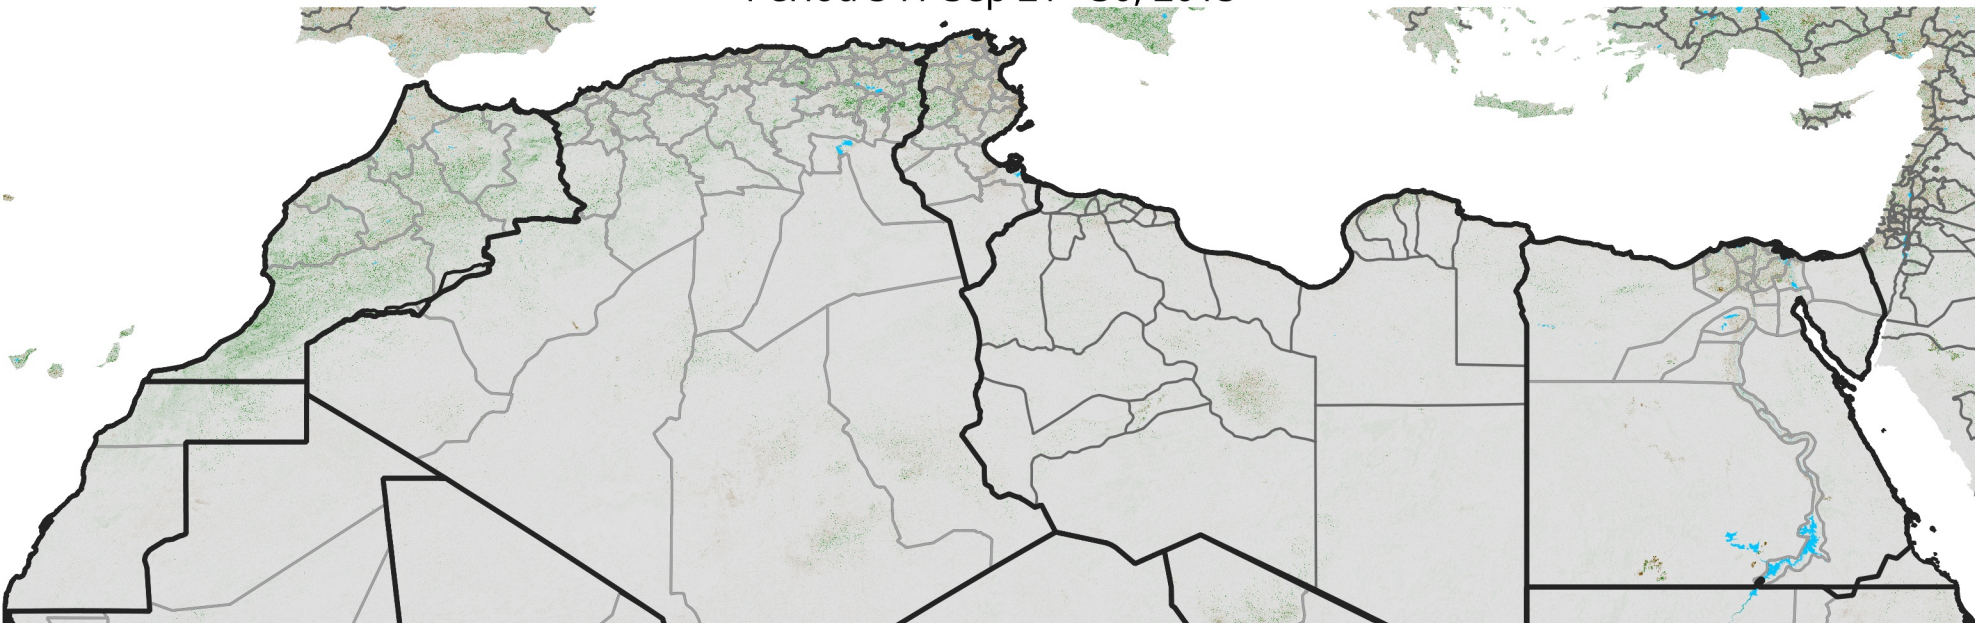

North Africa NDVI Anomaly

2015 minus Mean (2012 - 2021)

Period 54 / Sep 21 - 30, 2015

NDVI Anomaly

<math>< -0.3</math> -0.2 -0.1 -0.05 0.05 0.1 0.2 > 0.3

Negative

No Difference

Positive