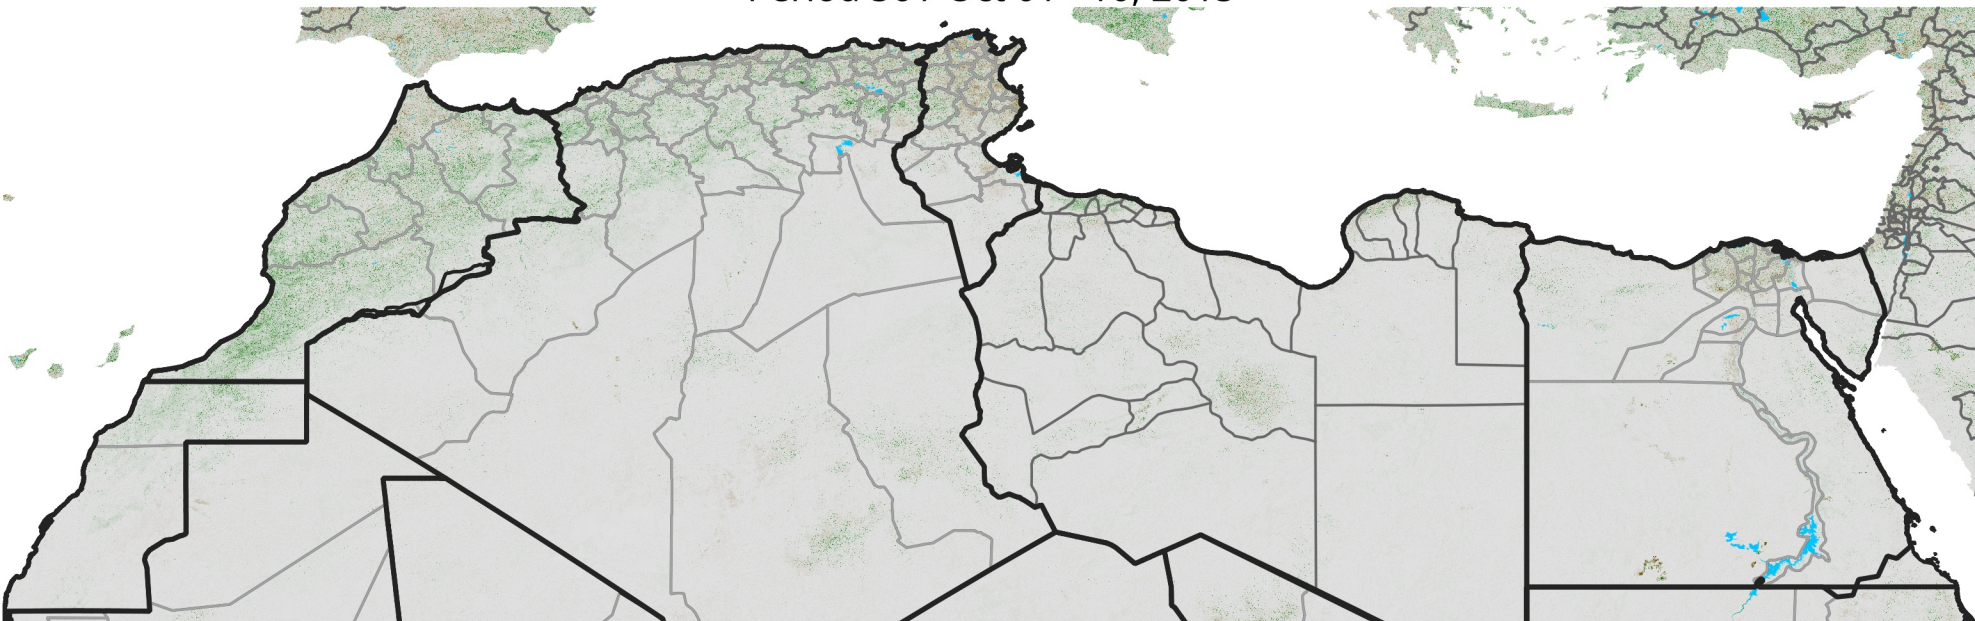

North Africa NDVI Anomaly

2015 minus Mean (2012 - 2021)

Period 56 / Oct 01 - 10, 2015

NDVI Anomaly

< -0.3 -0.2 -0.1 -0.05 0.05 0.1 0.2 >0.3

Negative

No Difference

Positive