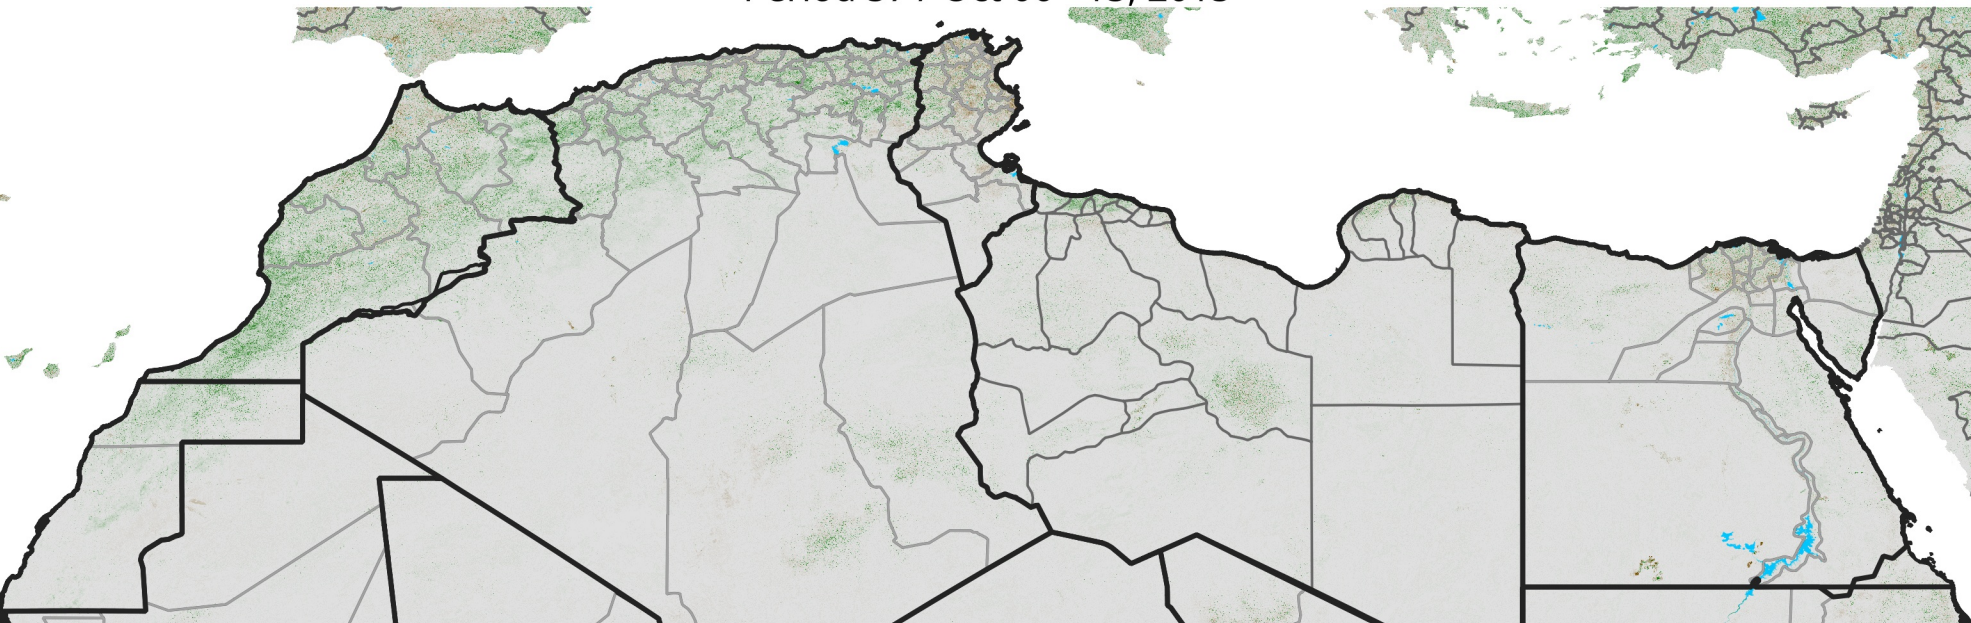

# North Africa NDVI Anomaly

2015 minus Mean (2012 - 2021)

Period 57 / Oct 06 - 15, 2015

## NDVI Anomaly

< -0.3   -0.2   -0.1   -0.05   0.05   0.1   0.2   >0.3

Negative

No Difference

Positive