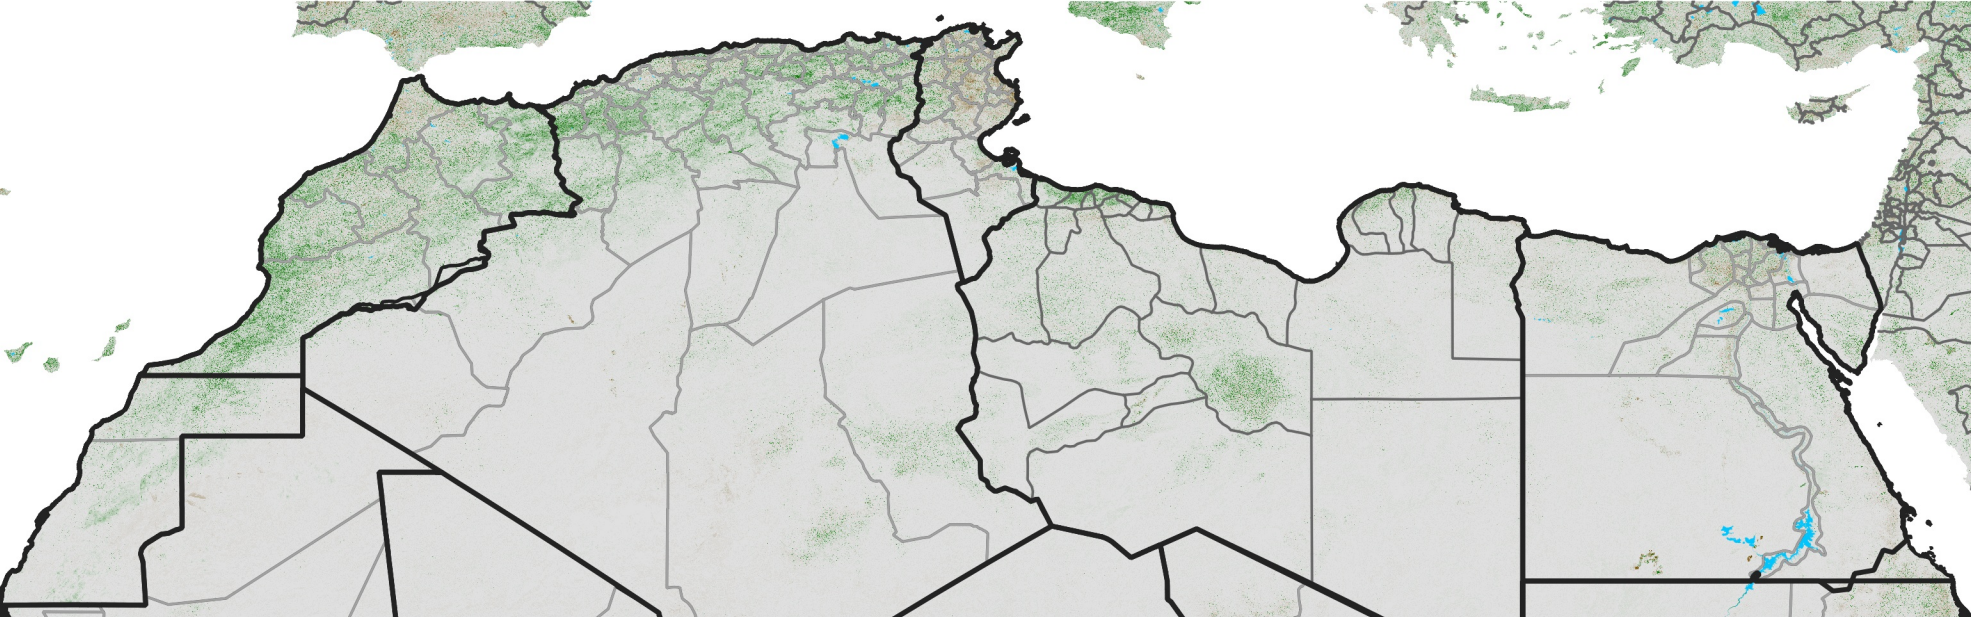

North Africa NDVI Anomaly

2015 minus Mean (2012 - 2021)

Period 59 / Oct 16 - 25, 2015

NDVI Anomaly

< -0.3 -0.2 -0.1 -0.05 0.05 0.1 0.2 >0.3

Negative

No Difference

Positive