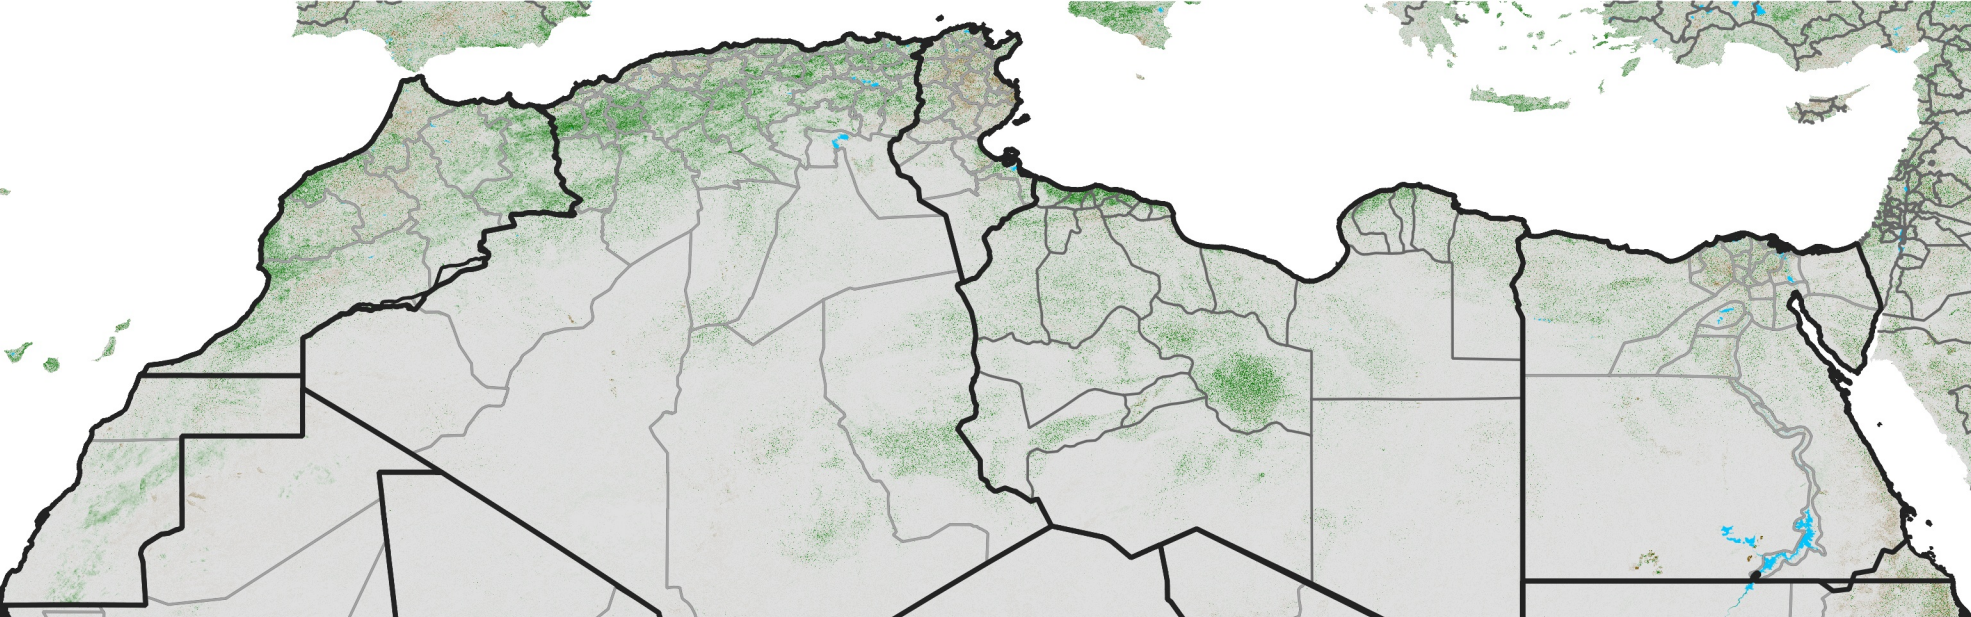

North Africa NDVI Anomaly

2015 minus Mean (2012 - 2021)

Period 62 / Nov 01 - 10, 2015

NDVI Anomaly

< -0.3 -0.2 -0.1 -0.05 0.05 0.1 0.2 >0.3

Negative

No Difference

Positive