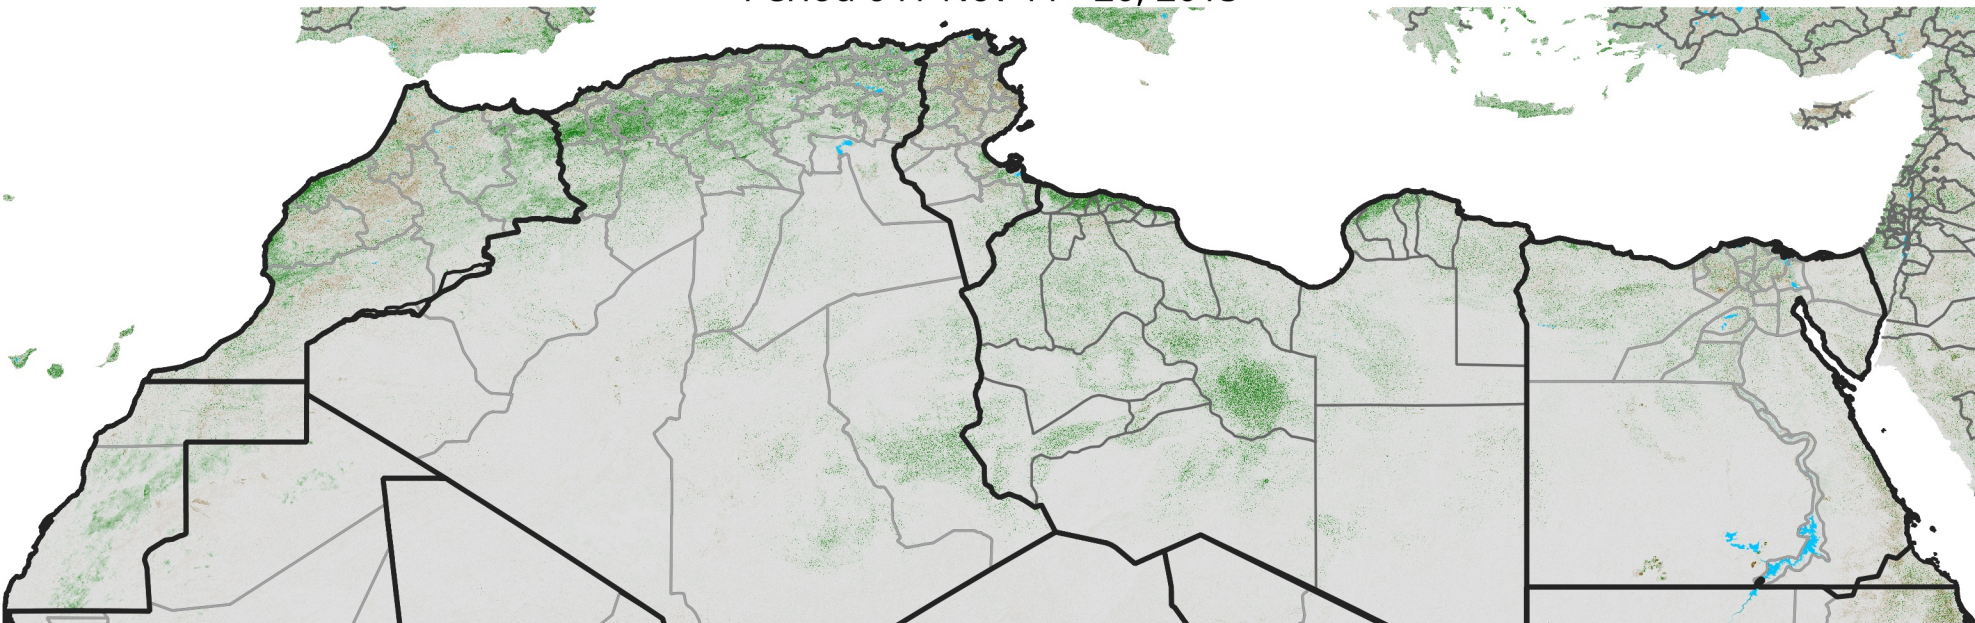

# North Africa NDVI Anomaly

2015 minus Mean (2012 - 2021)

Period 64 / Nov 11 - 20, 2015

## NDVI Anomaly

< -0.3   -0.2   -0.1   -0.05   0.05   0.1   0.2   >0.3

Negative

No Difference

Positive