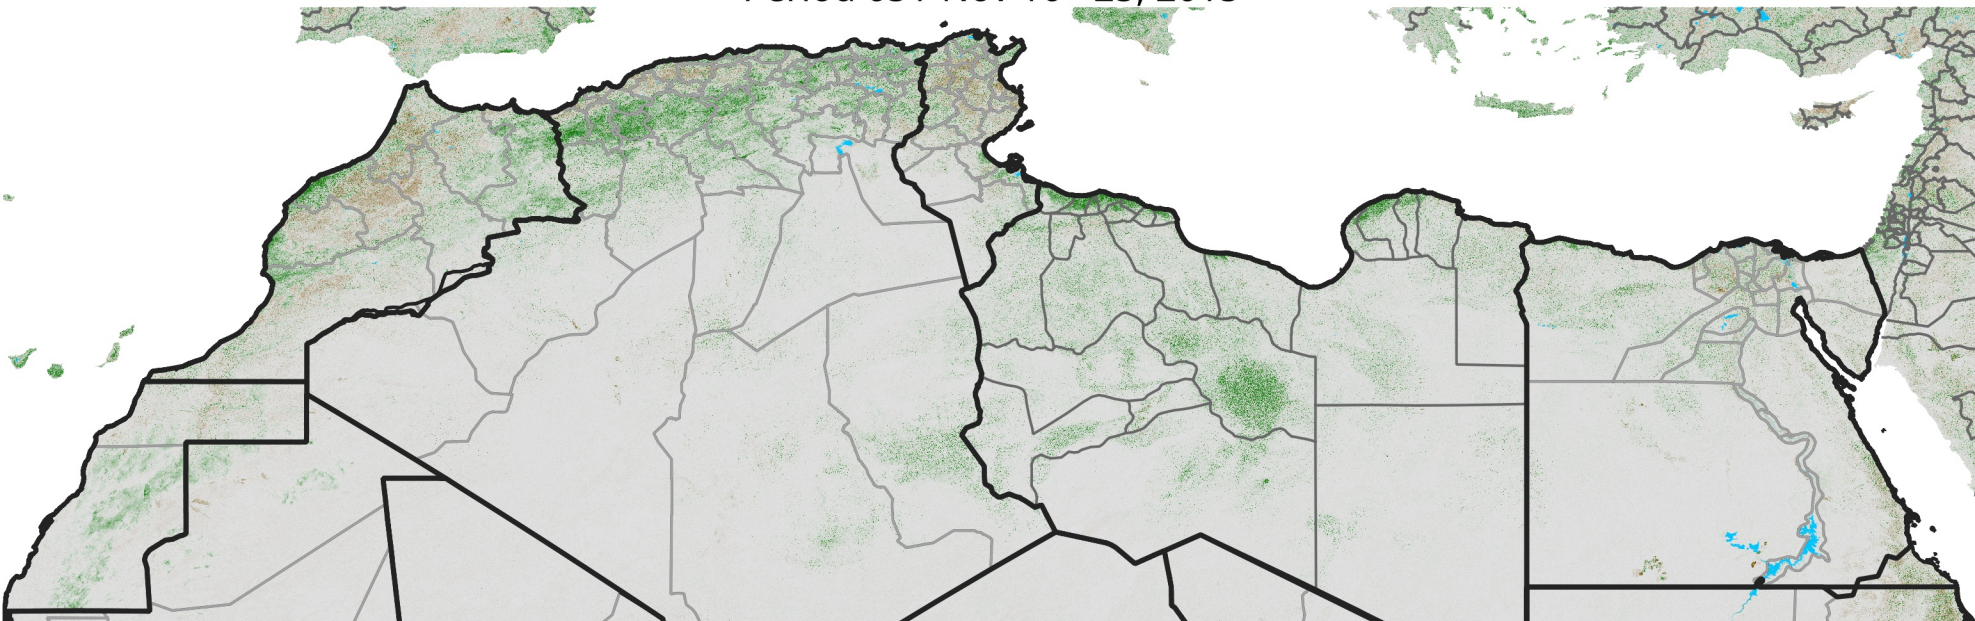

# North Africa NDVI Anomaly

2015 minus Mean (2012 - 2021)

Period 65 / Nov 16 - 25, 2015

## NDVI Anomaly

< -0.3   -0.2   -0.1   -0.05   0.05   0.1   0.2   >0.3

Negative

No Difference

Positive