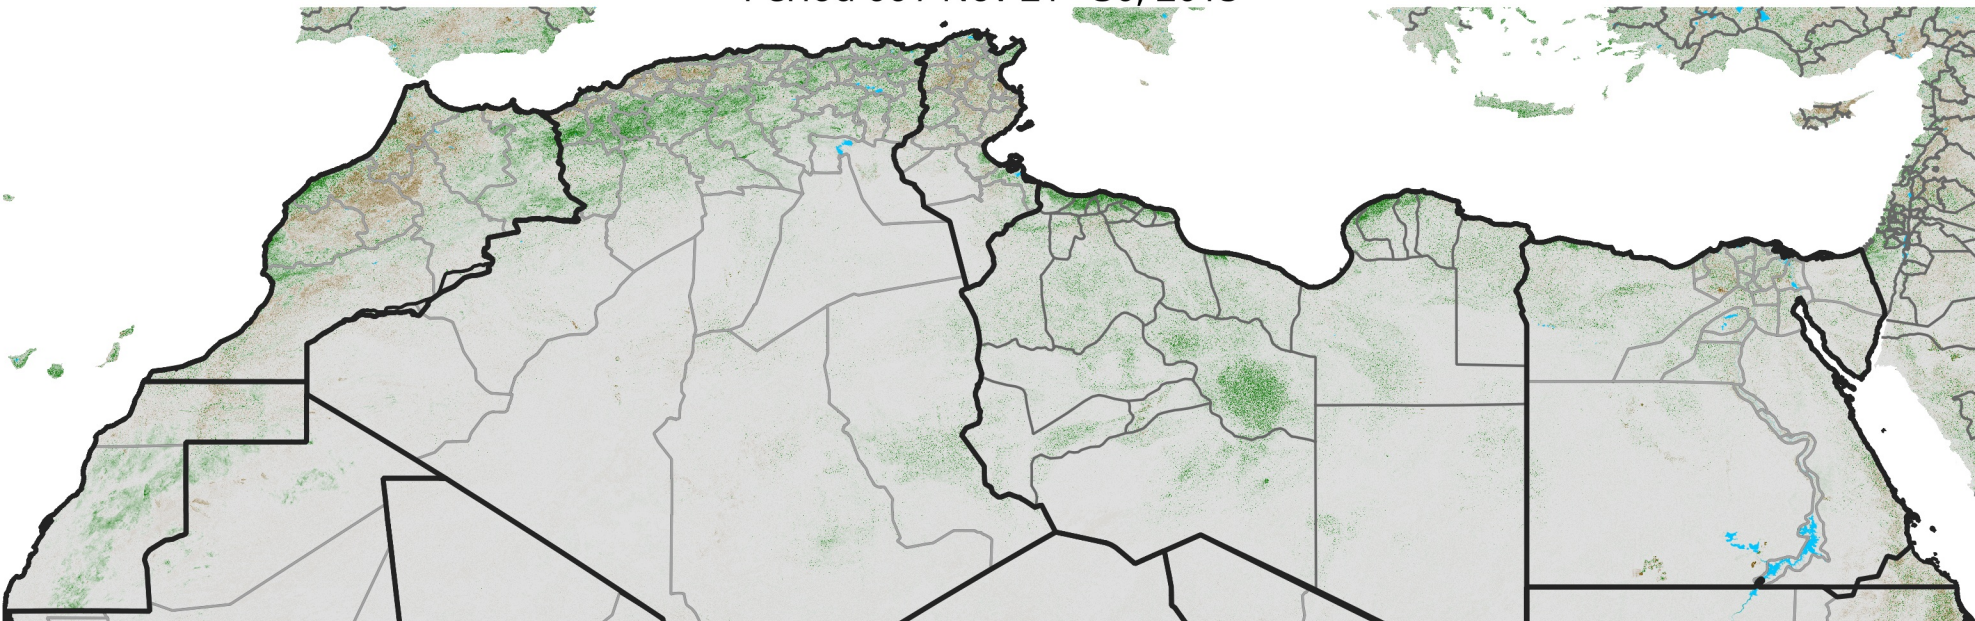

North Africa NDVI Anomaly

2015 minus Mean (2012 - 2021)

Period 66 / Nov 21 - 30, 2015

NDVI Anomaly

< -0.3 -0.2 -0.1 -0.05 0.05 0.1 0.2 >0.3

Negative

No Difference

Positive