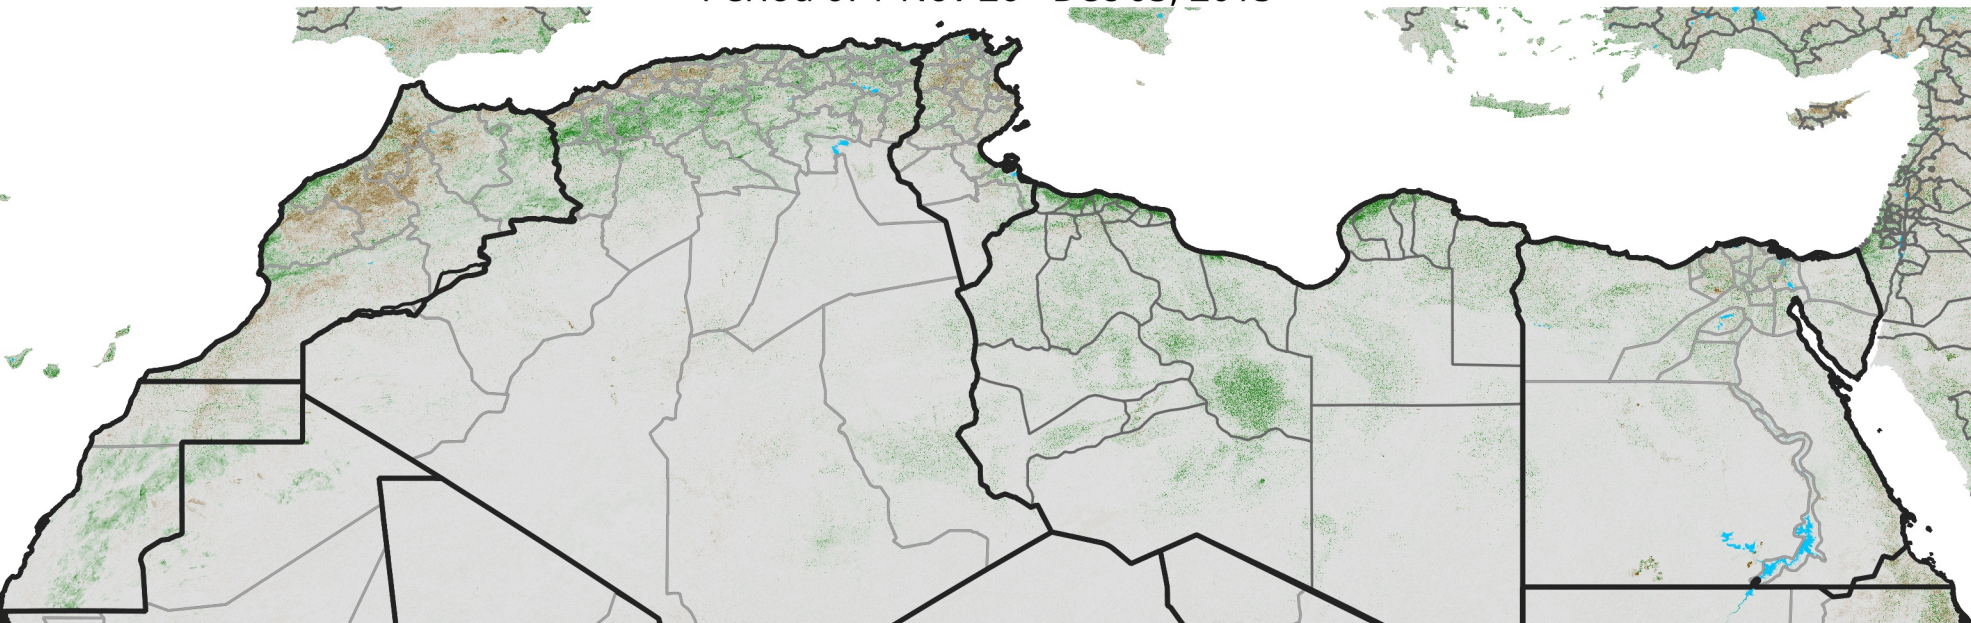

North Africa NDVI Anomaly

2015 minus Mean (2012 - 2021)
Period 67 / Nov 26 - Dec 05, 2015

NDVI Anomaly

< -0.3 -0.2 -0.1 -0.05 0.05 0.1 0.2 >0.3

Negative

No Difference

Positive