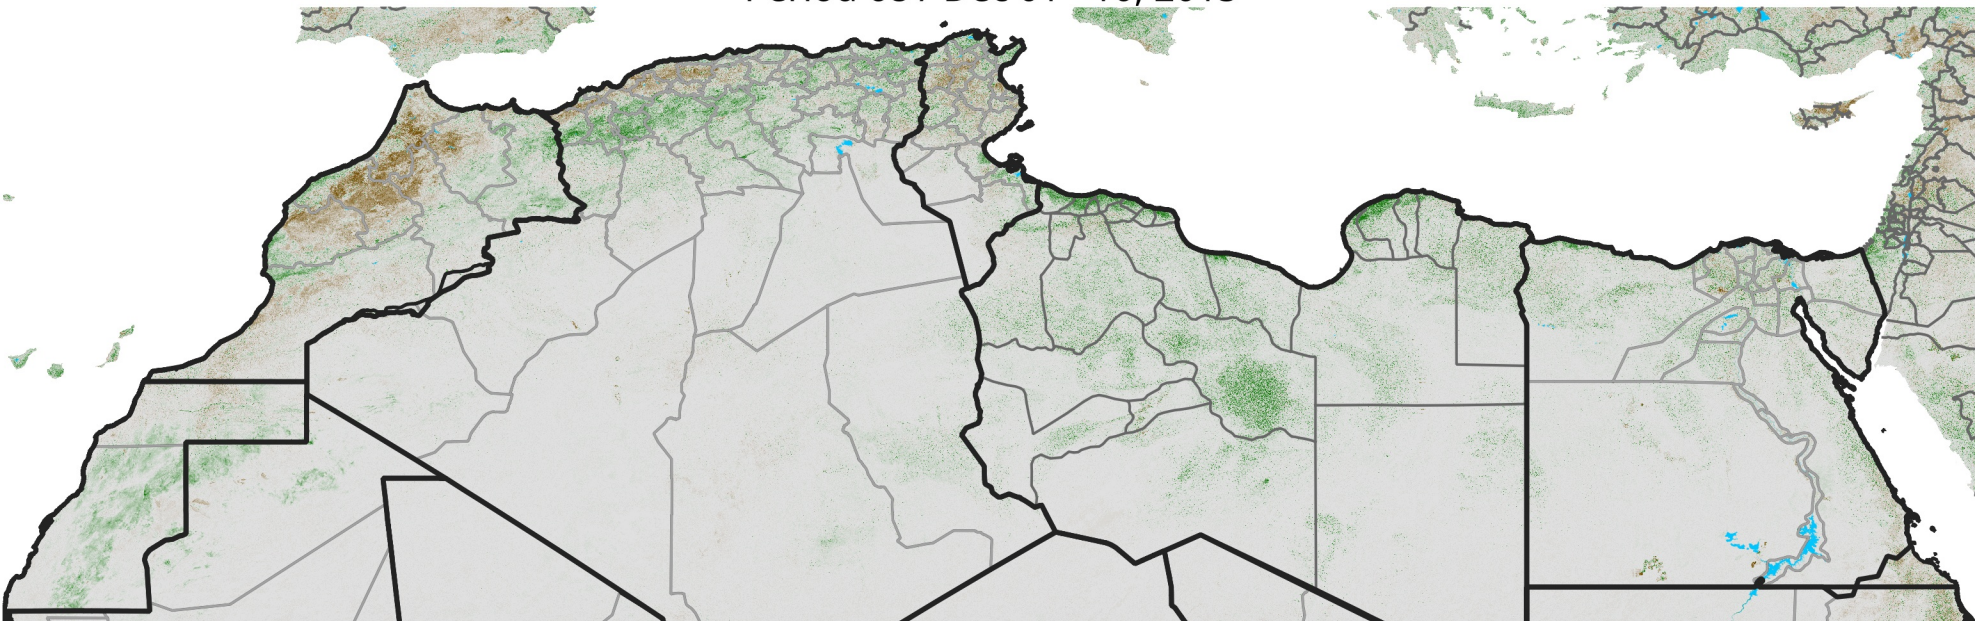

North Africa NDVI Anomaly

2015 minus Mean (2012 - 2021)

Period 68 / Dec 01 - 10, 2015

NDVI Anomaly

< -0.3 -0.2 -0.1 -0.05 0.05 0.1 0.2 >0.3

Negative

No Difference

Positive