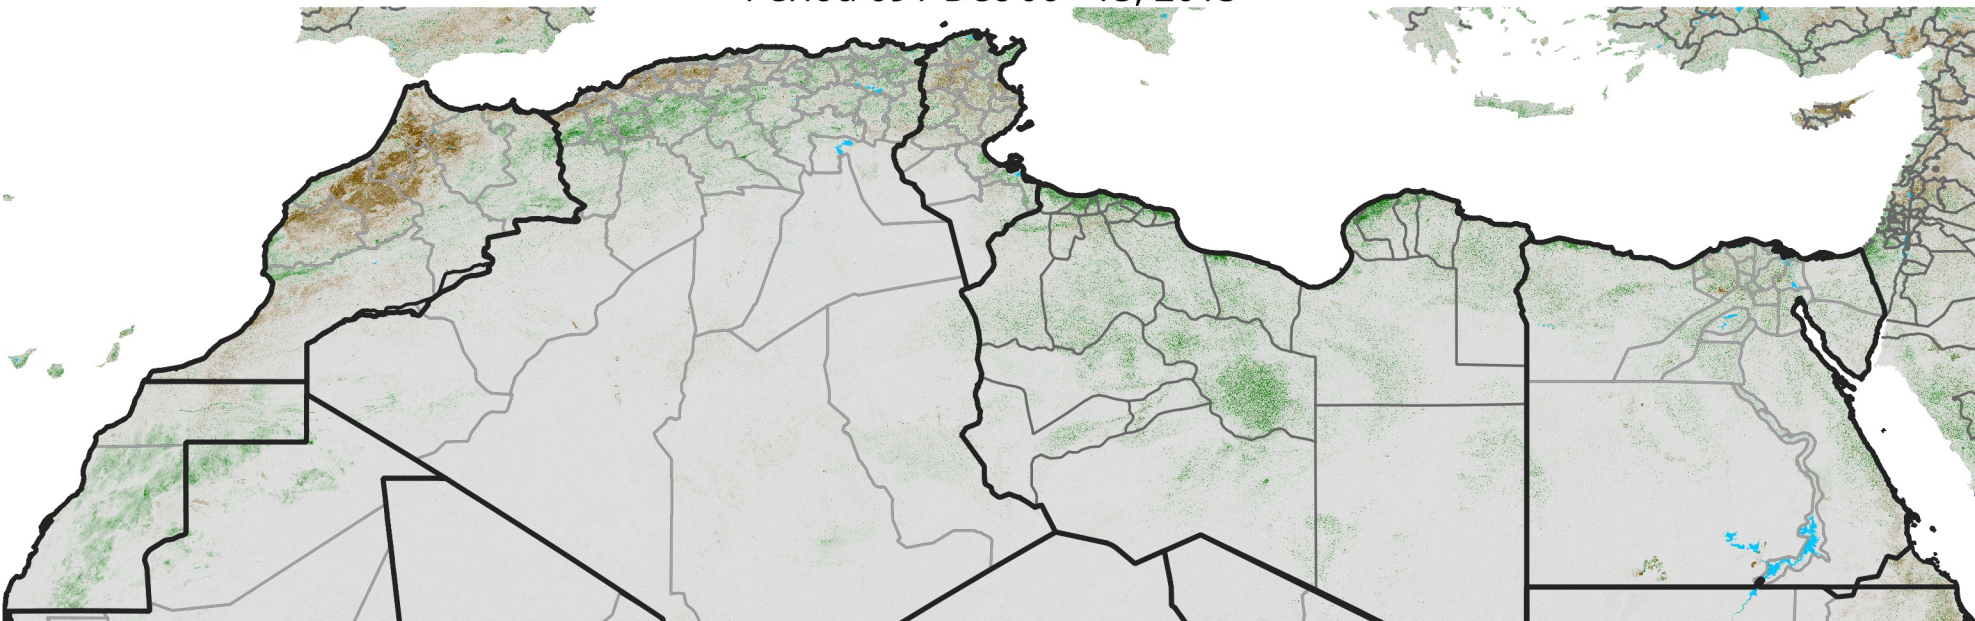

North Africa NDVI Anomaly

2015 minus Mean (2012 - 2021)

Period 69 / Dec 06 - 15, 2015

NDVI Anomaly

< -0.3 -0.2 -0.1 -0.05 0.05 0.1 0.2 >0.3

Negative

No Difference

Positive