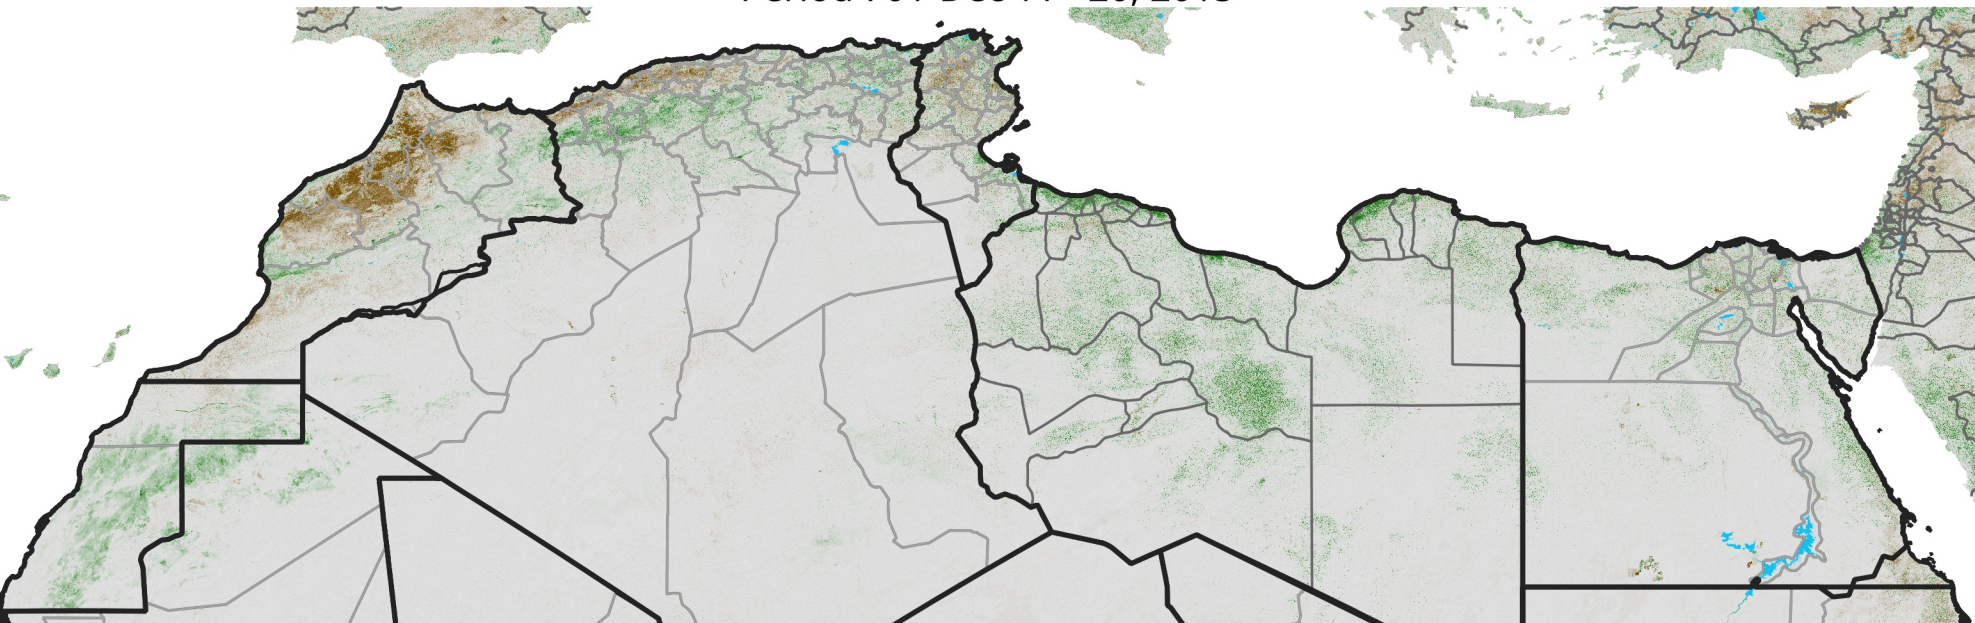

North Africa NDVI Anomaly

2015 minus Mean (2012 - 2021)

Period 70 / Dec 11 - 20, 2015

NDVI Anomaly

< -0.3 -0.2 -0.1 -0.05 0.05 0.1 0.2 >0.3

Negative

No Difference

Positive