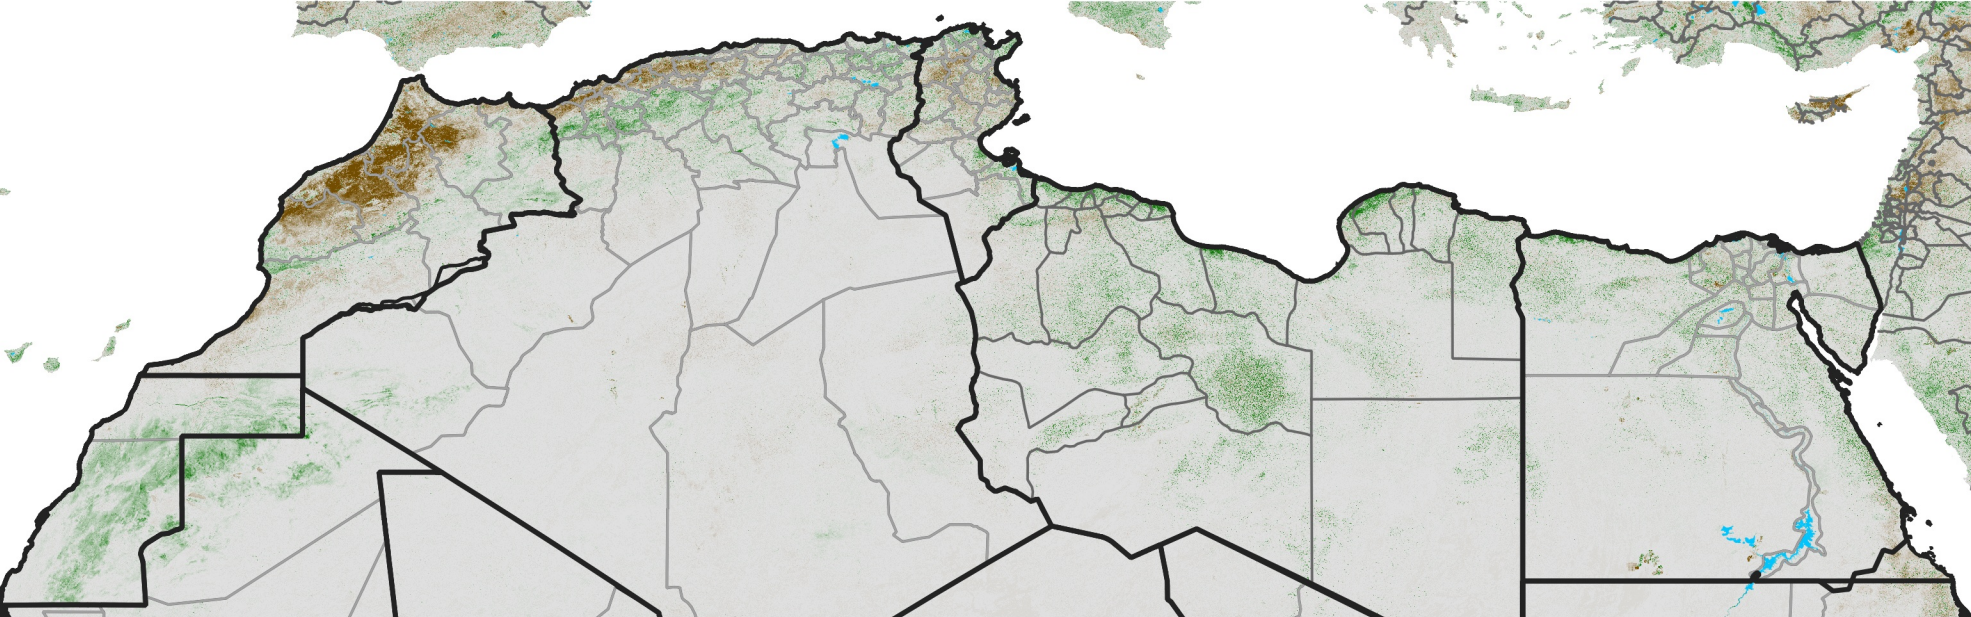

# North Africa NDVI Anomaly

2015 minus Mean (2012 - 2021)

Period 72 / Dec 21 - 31, 2015

## NDVI Anomaly

< -0.3   -0.2   -0.1   -0.05   0.05   0.1   0.2   >0.3

Negative

No Difference

Positive