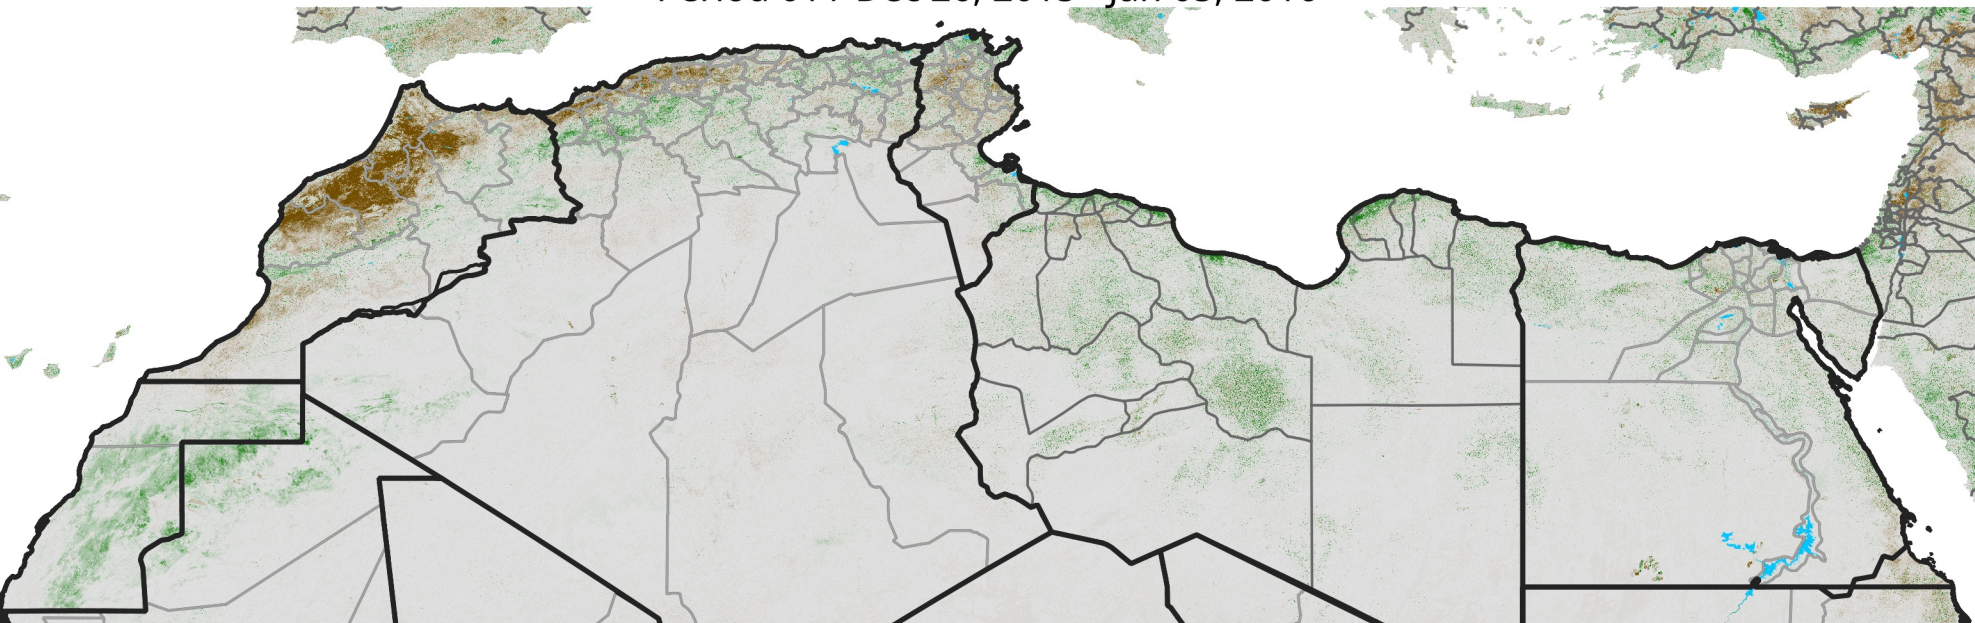

North Africa NDVI Anomaly

2016 minus Mean (2012 - 2021)
Period 01 / Dec 26, 2015 - Jan 05, 2016

NDVI Anomaly

< -0.3 -0.2 -0.1 -0.05 0.05 0.1 0.2 >0.3

Negative

No Difference

Positive