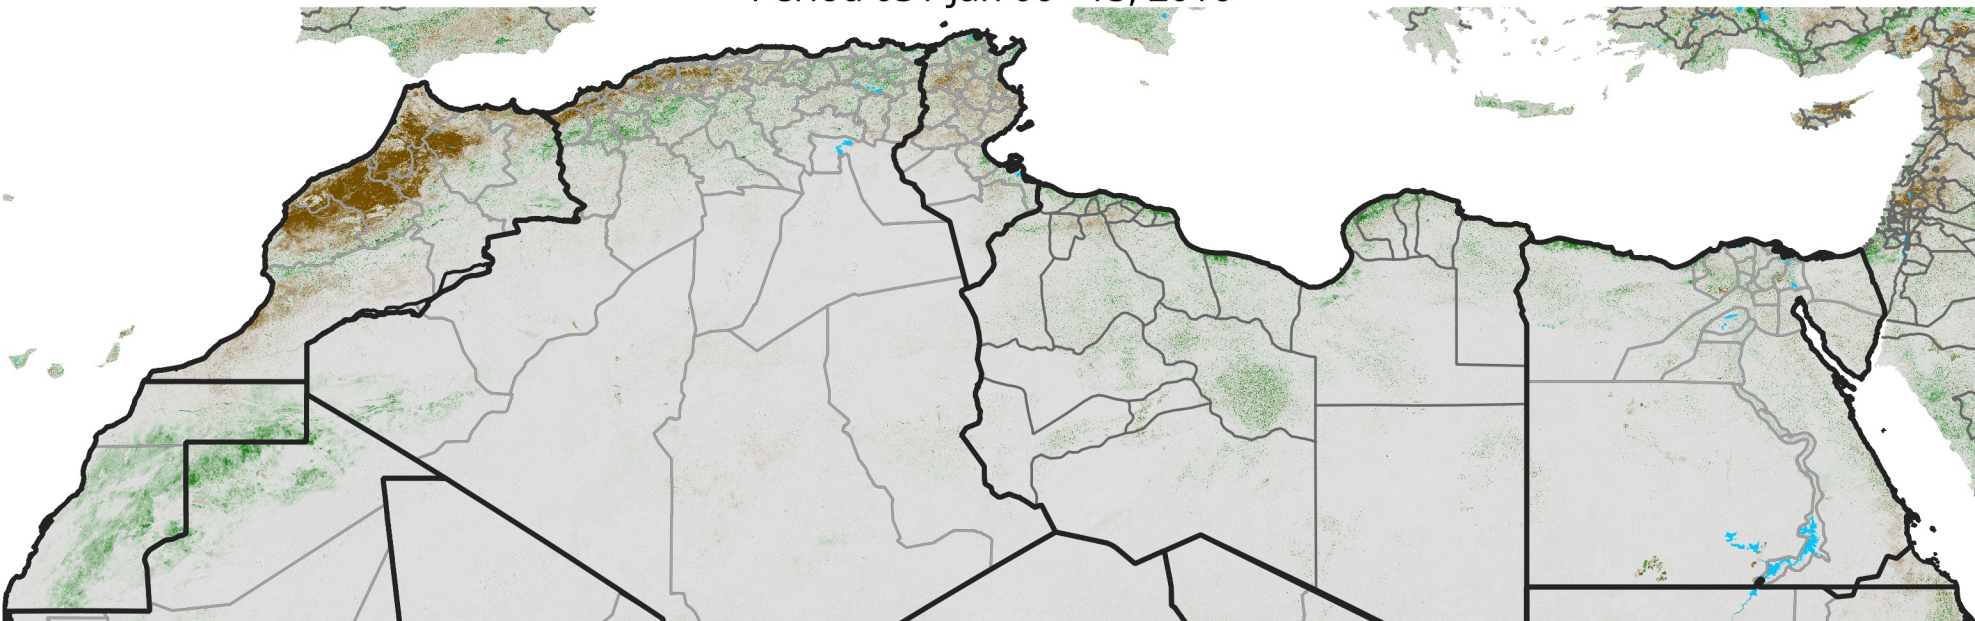

North Africa NDVI Anomaly

2016 minus Mean (2012 - 2021)

Period 03 / Jan 06 - 15, 2016

NDVI Anomaly

< -0.3 -0.2 -0.1 -0.05 0.05 0.1 0.2 >0.3

Negative

No Difference

Positive