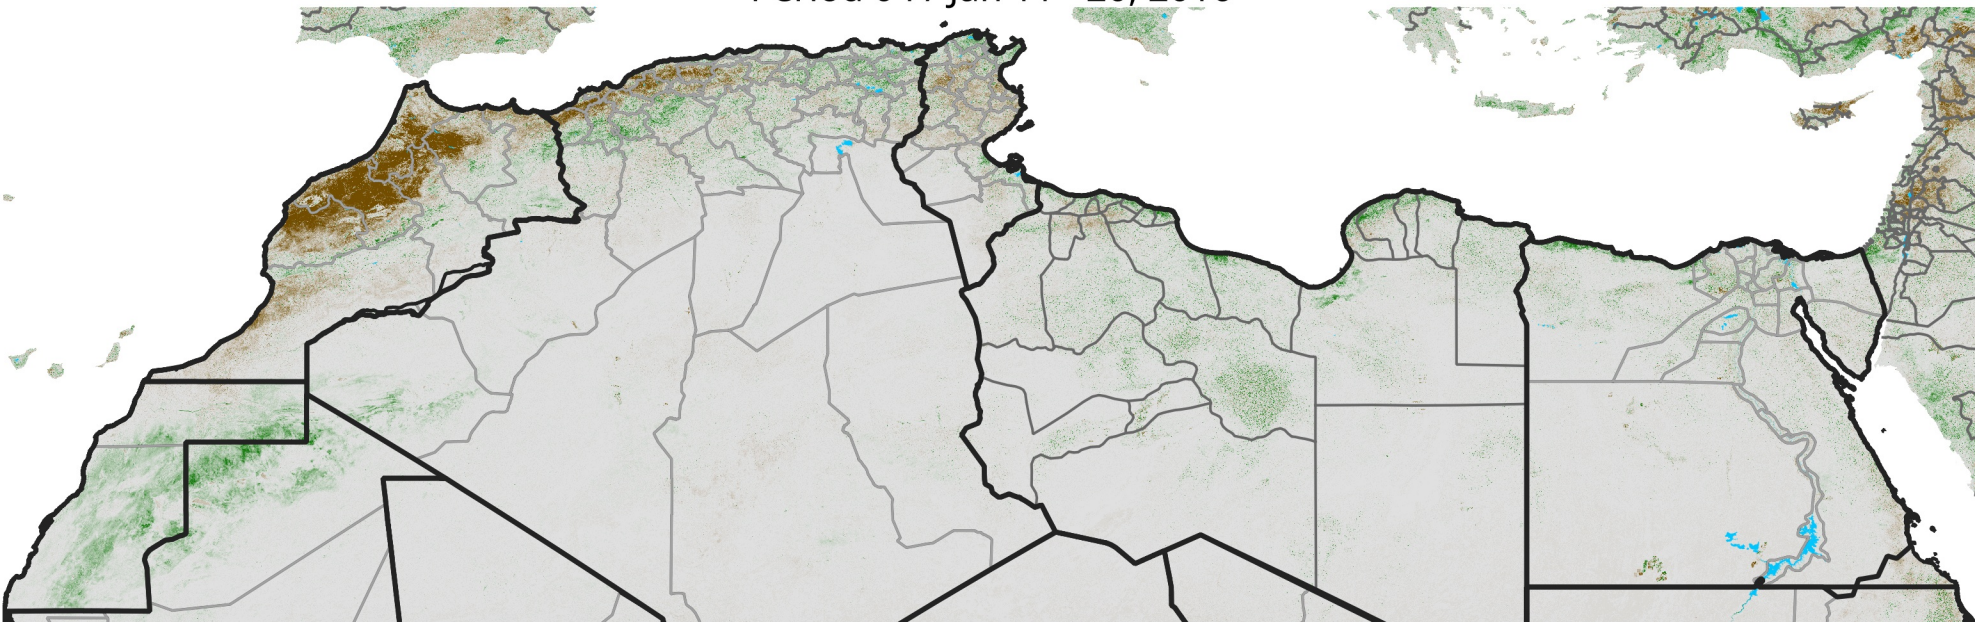

North Africa NDVI Anomaly

2016 minus Mean (2012 - 2021)

Period 04 / Jan 11 - 20, 2016

NDVI Anomaly

< -0.3 -0.2 -0.1 -0.05 0.05 0.1 0.2 >0.3

Negative

No Difference

Positive