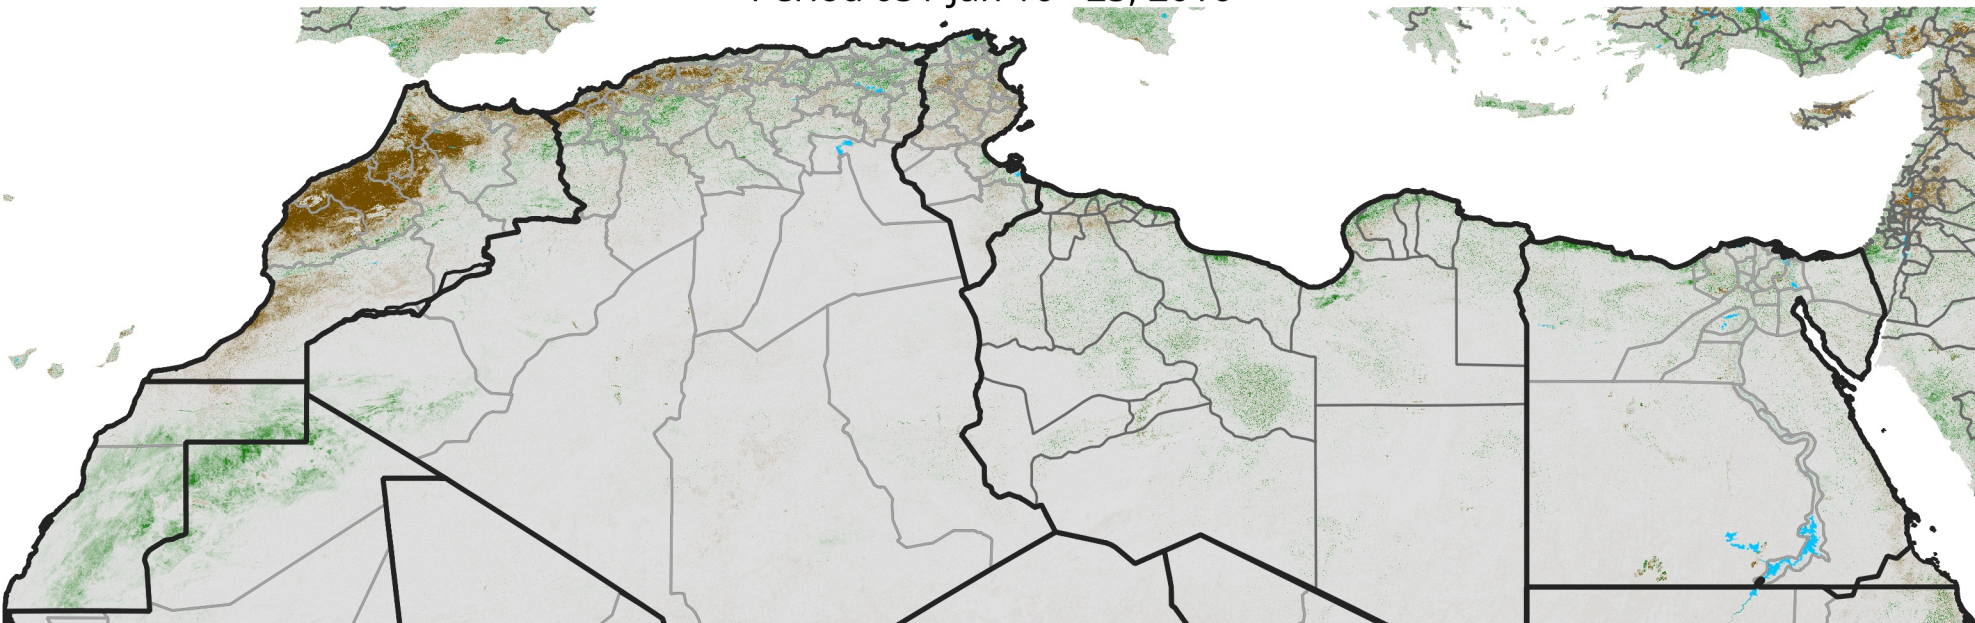

North Africa NDVI Anomaly

2016 minus Mean (2012 - 2021)

Period 05 / Jan 16 - 25, 2016

NDVI Anomaly

< -0.3 -0.2 -0.1 -0.05 0.05 0.1 0.2 >0.3

Negative

No Difference

Positive