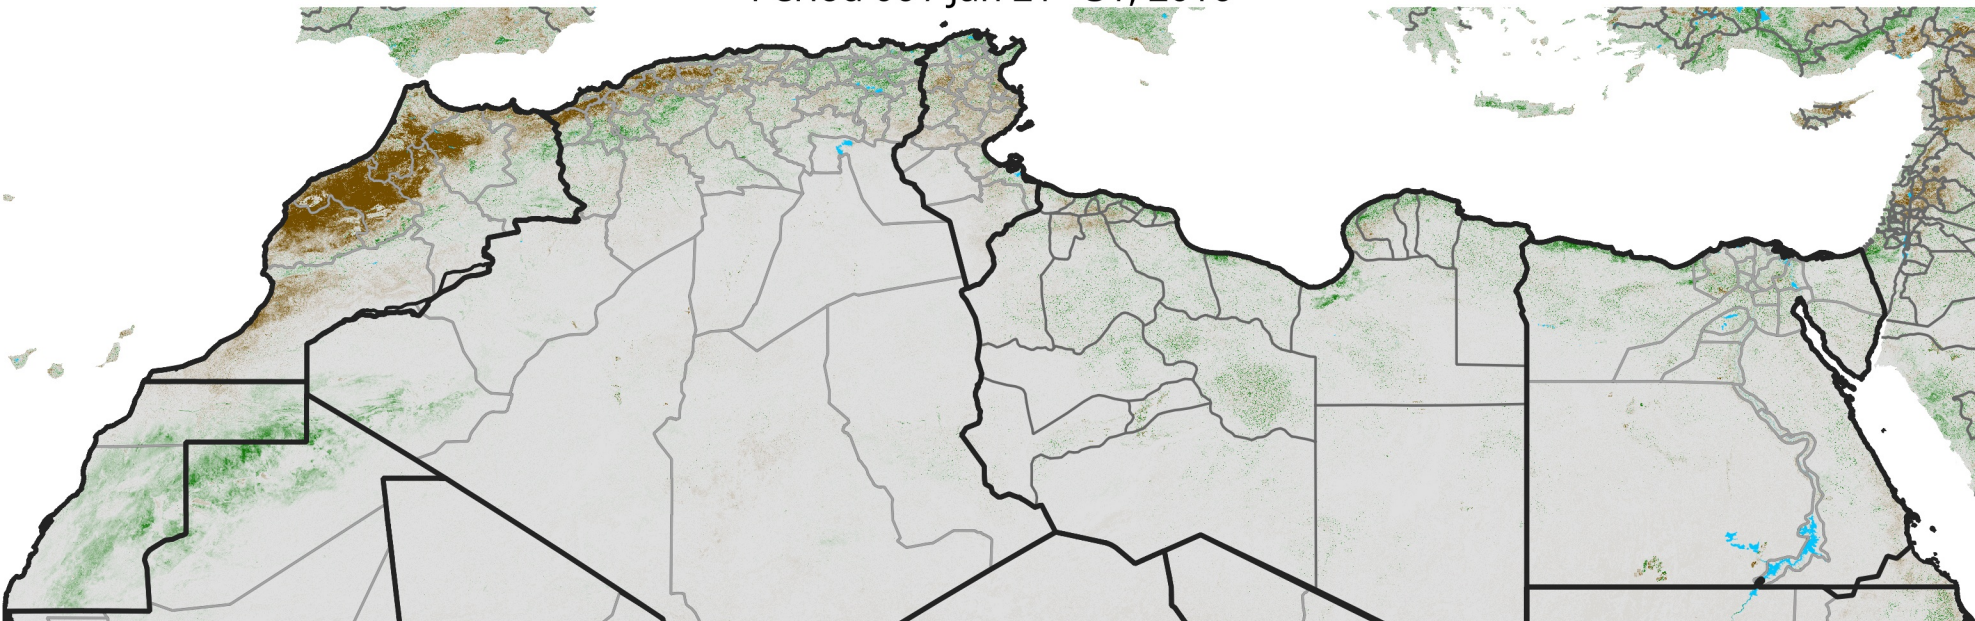

North Africa NDVI Anomaly

2016 minus Mean (2012 - 2021)

Period 06 / Jan 21 - 31, 2016

NDVI Anomaly

< -0.3 -0.2 -0.1 -0.05 0.05 0.1 0.2 >0.3

Negative

No Difference

Positive