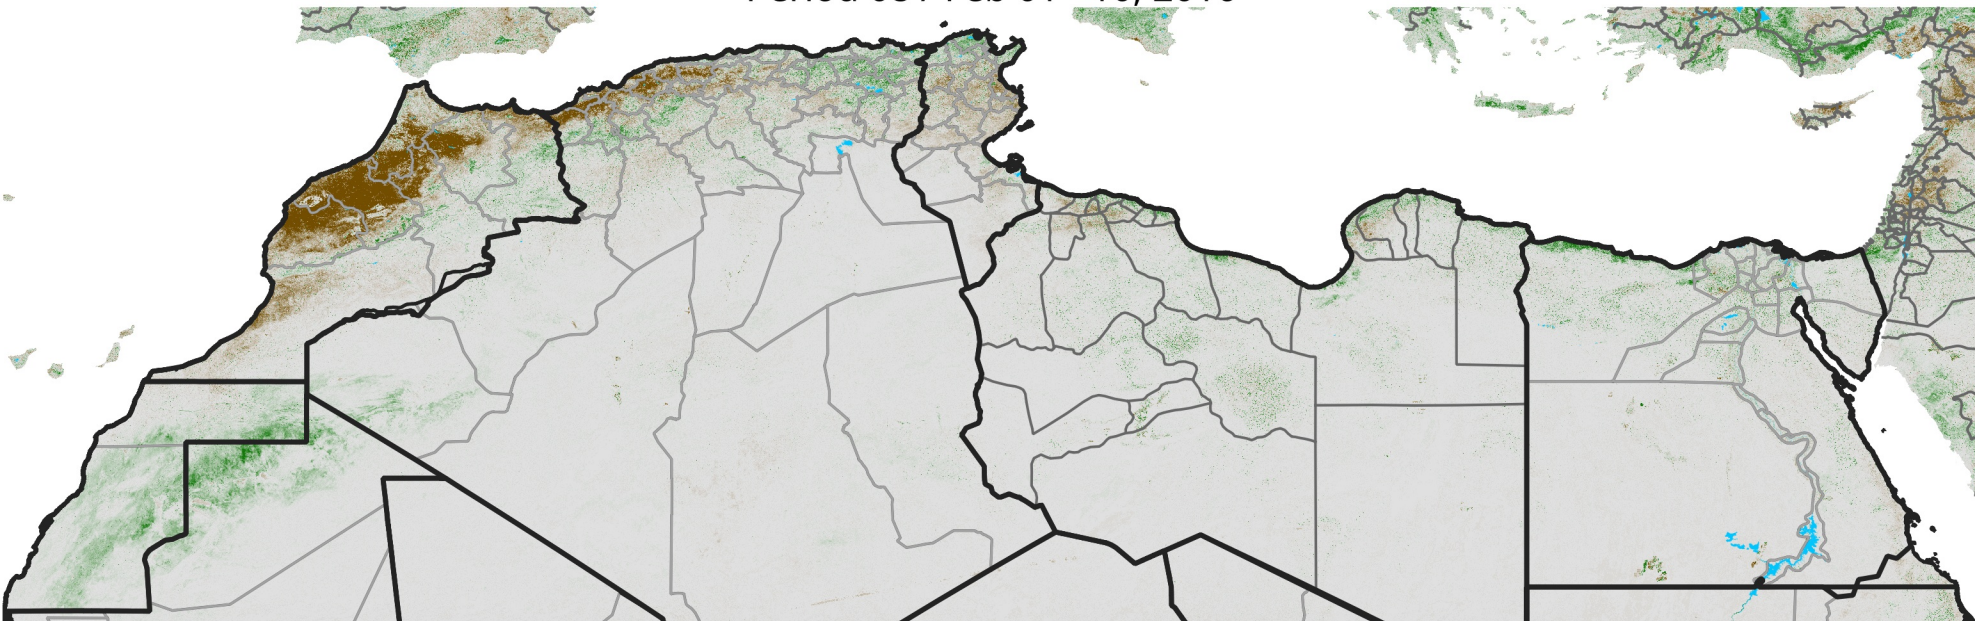

North Africa NDVI Anomaly

2016 minus Mean (2012 - 2021)

Period 08 / Feb 01 - 10, 2016

NDVI Anomaly

< -0.3 -0.2 -0.1 -0.05 0.05 0.1 0.2 >0.3

Negative

No Difference

Positive