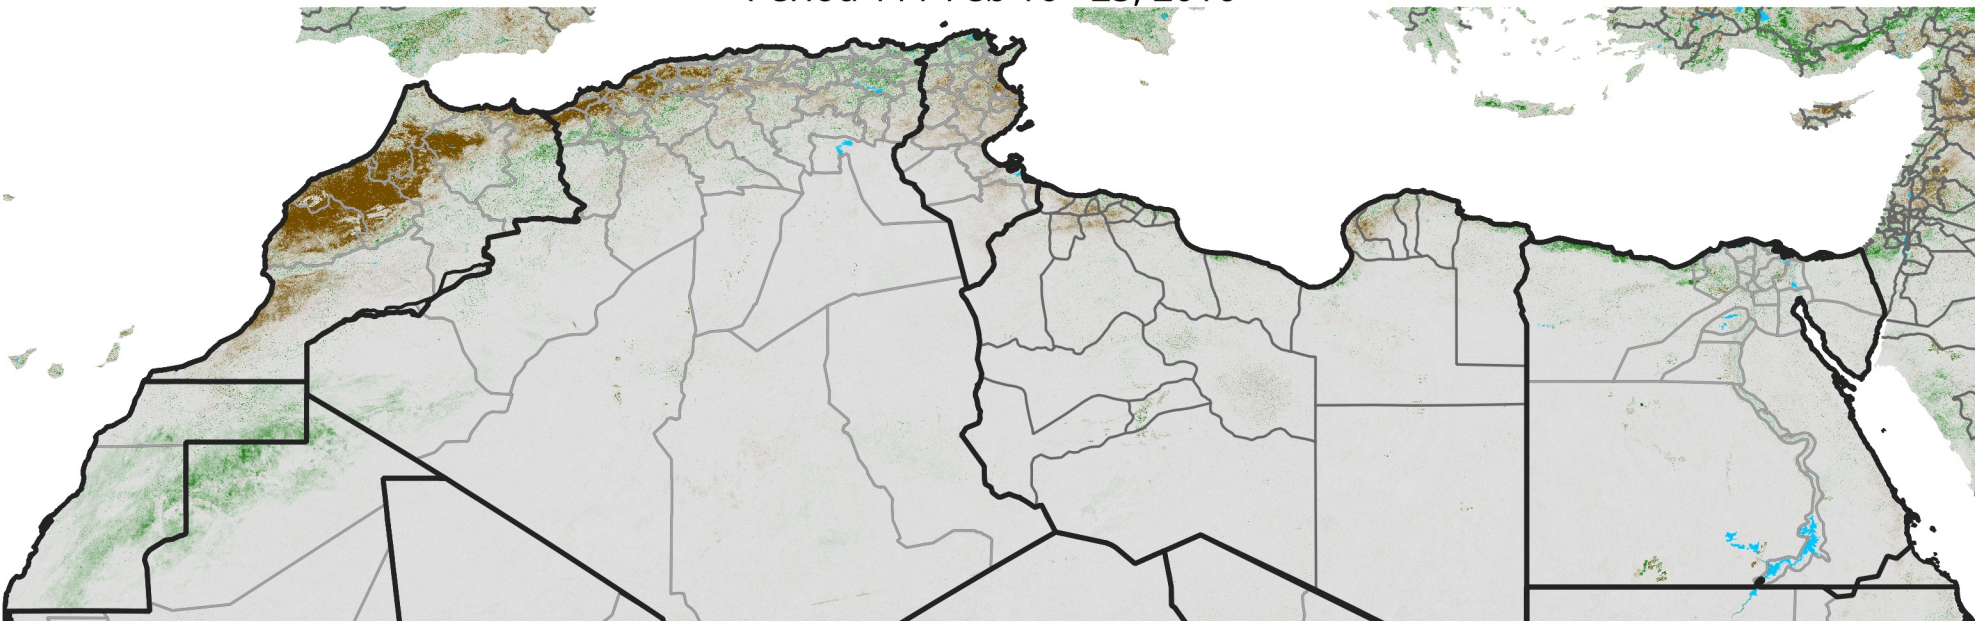

# North Africa NDVI Anomaly

2016 minus Mean (2012 - 2021)

Period 11 / Feb 16 - 25, 2016

## NDVI Anomaly

< -0.3   -0.2   -0.1   -0.05   0.05   0.1   0.2   >0.3

Negative

No Difference

Positive