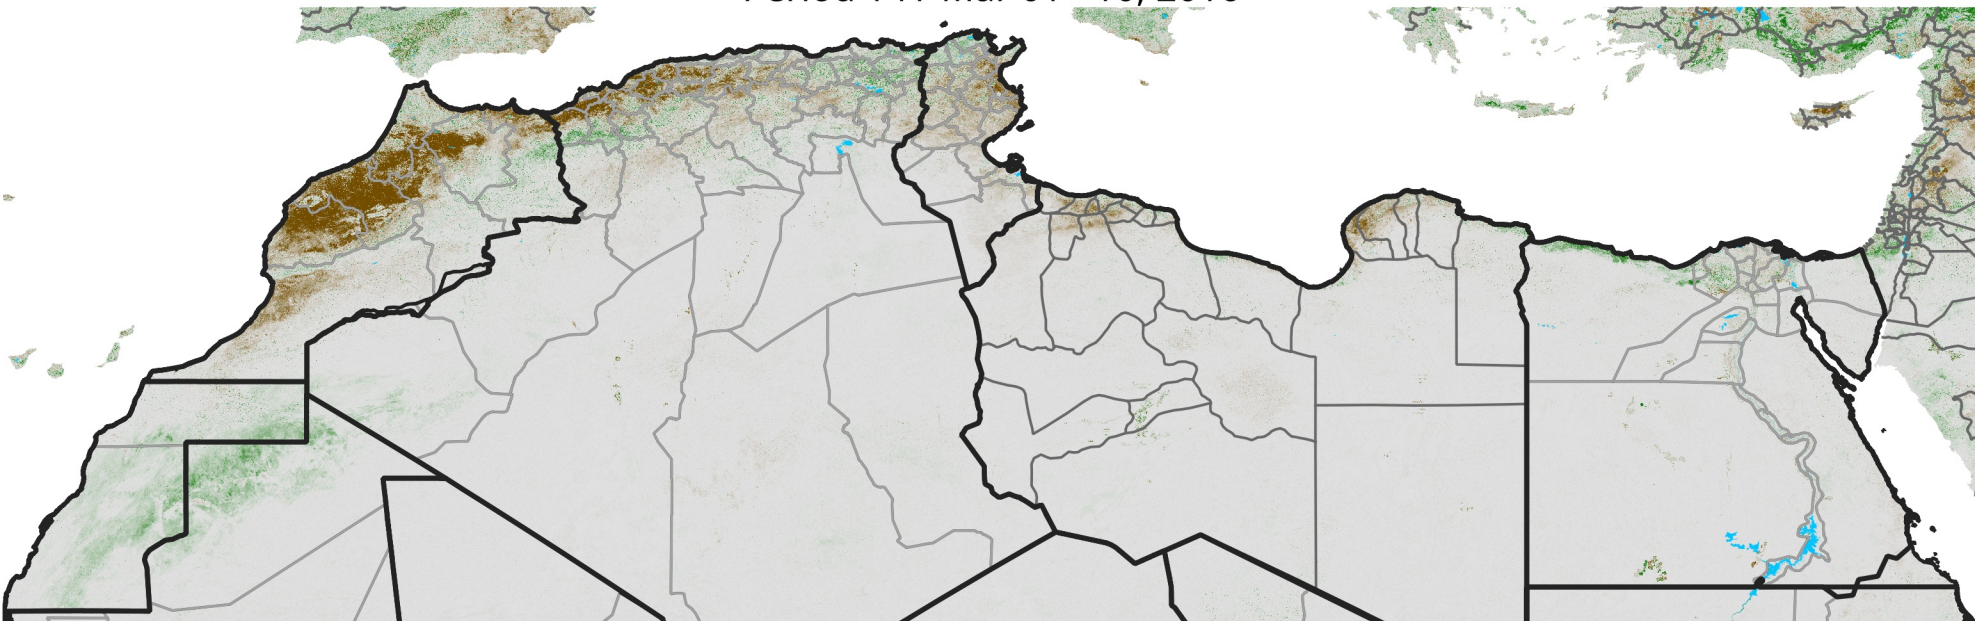

North Africa NDVI Anomaly

2016 minus Mean (2012 - 2021)

Period 14 / Mar 01 - 10, 2016

NDVI Anomaly

< -0.3 -0.2 -0.1 -0.05 0.05 0.1 0.2 >0.3

Negative

No Difference

Positive