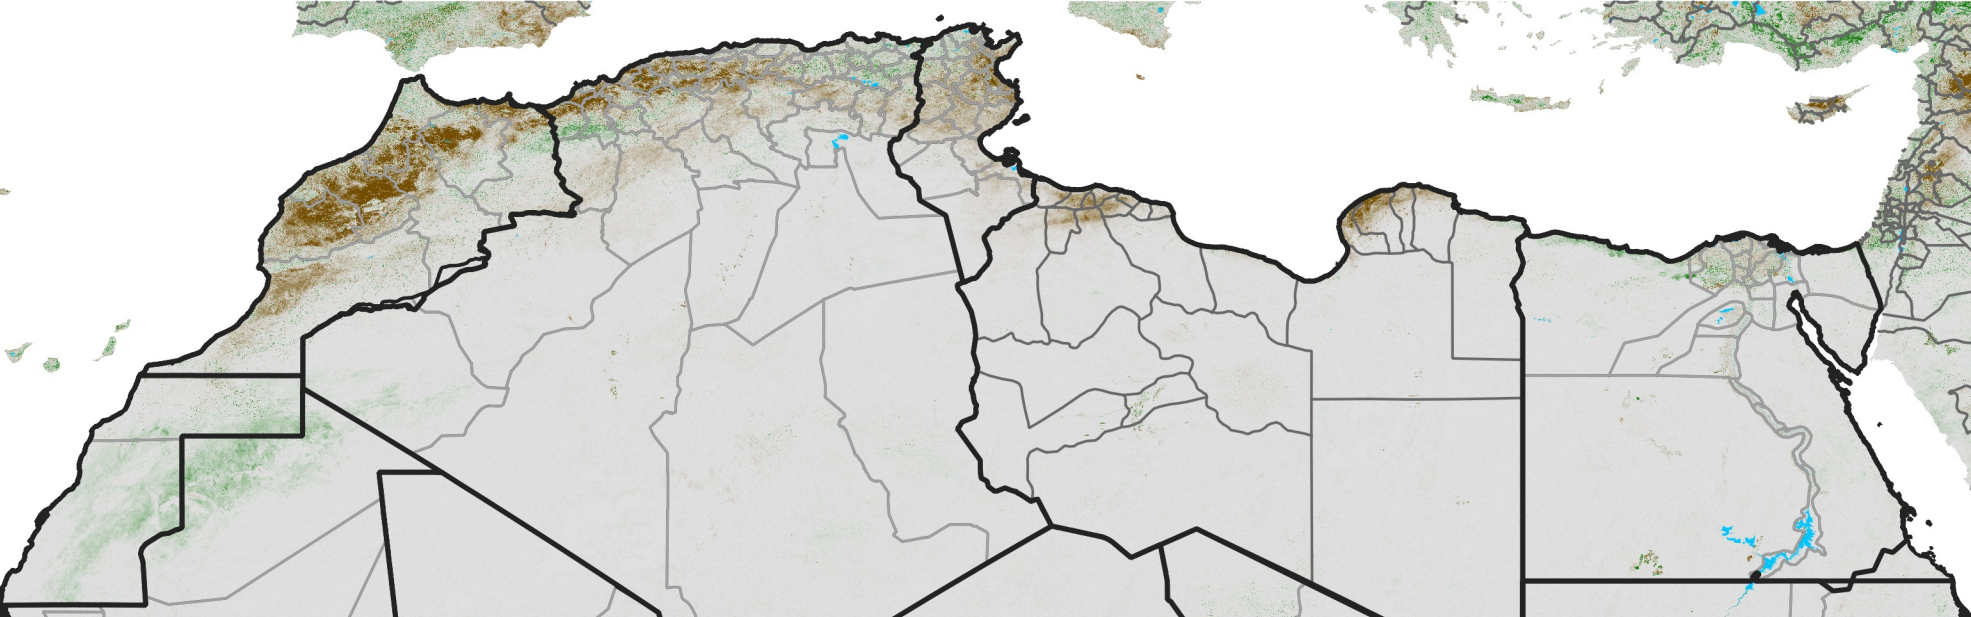

North Africa NDVI Anomaly

2016 minus Mean (2012 - 2021)

Period 18 / Mar 21 - 31, 2016

NDVI Anomaly

< -0.3 -0.2 -0.1 -0.05 0.05 0.1 0.2 >0.3

Negative

No Difference

Positive