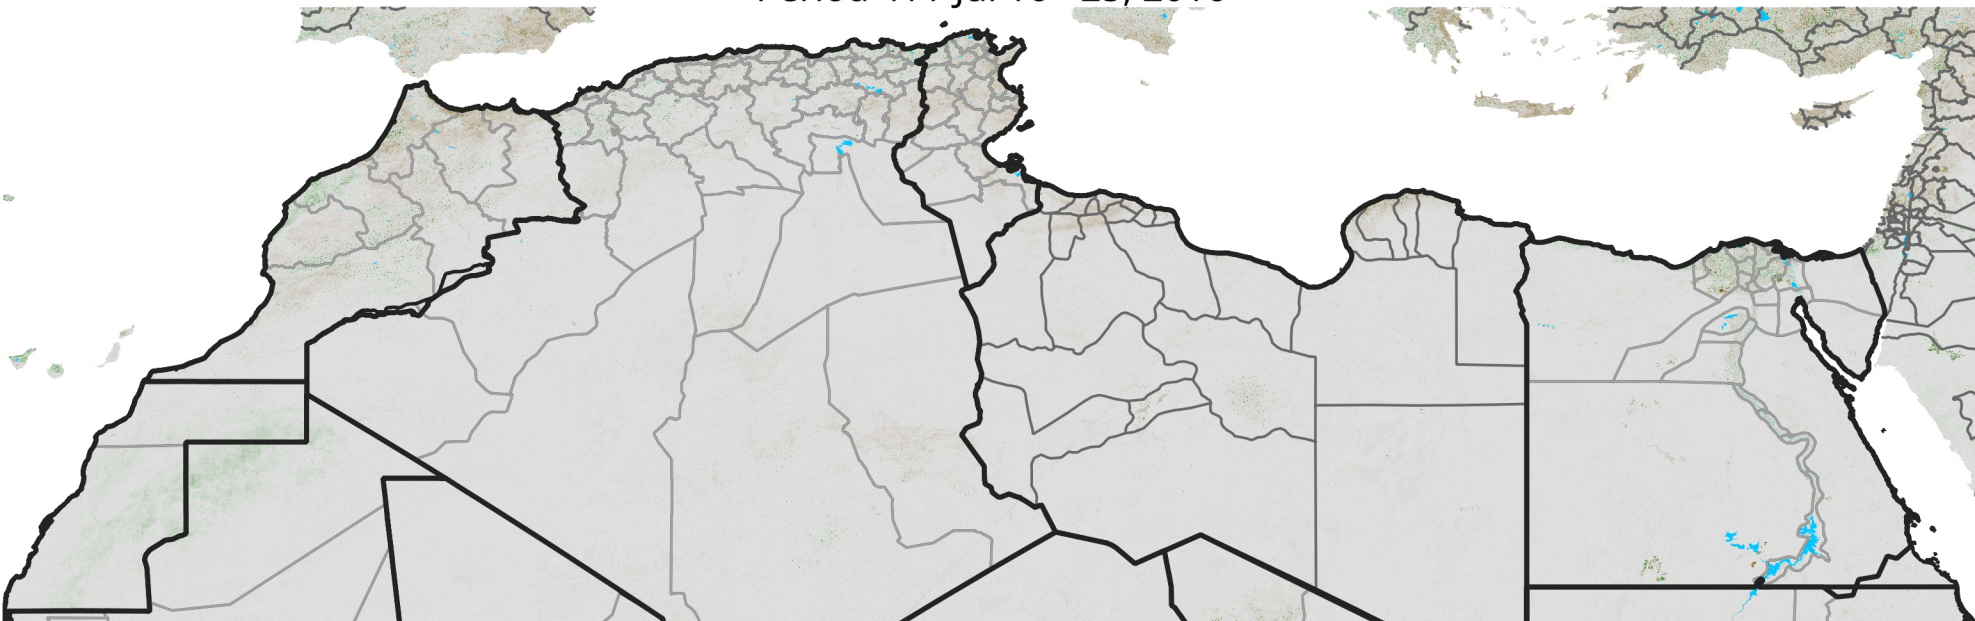

# North Africa NDVI Anomaly

2016 minus Mean (2012 - 2021)

Period 41 / Jul 16 - 25, 2016

## NDVI Anomaly

< -0.3   -0.2   -0.1   -0.05   0.05   0.1   0.2   >0.3

Negative

No Difference

Positive