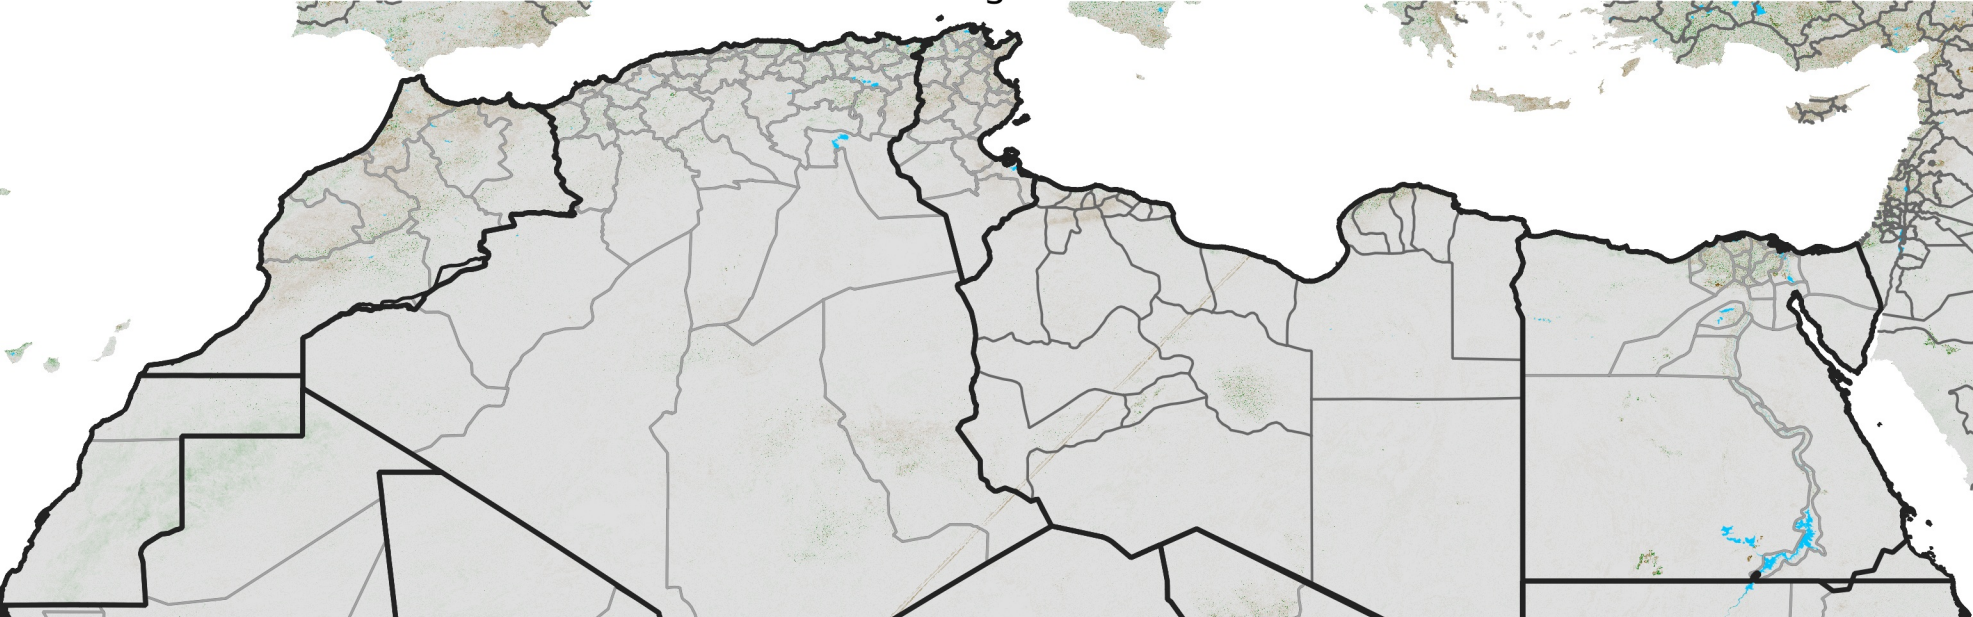

North Africa NDVI Anomaly

2016 minus Mean (2012 - 2021)

Period 45 / Aug 06 - 15, 2016

NDVI Anomaly

< -0.3 -0.2 -0.1 -0.05 0.05 0.1 0.2 >0.3

Negative

No Difference

Positive