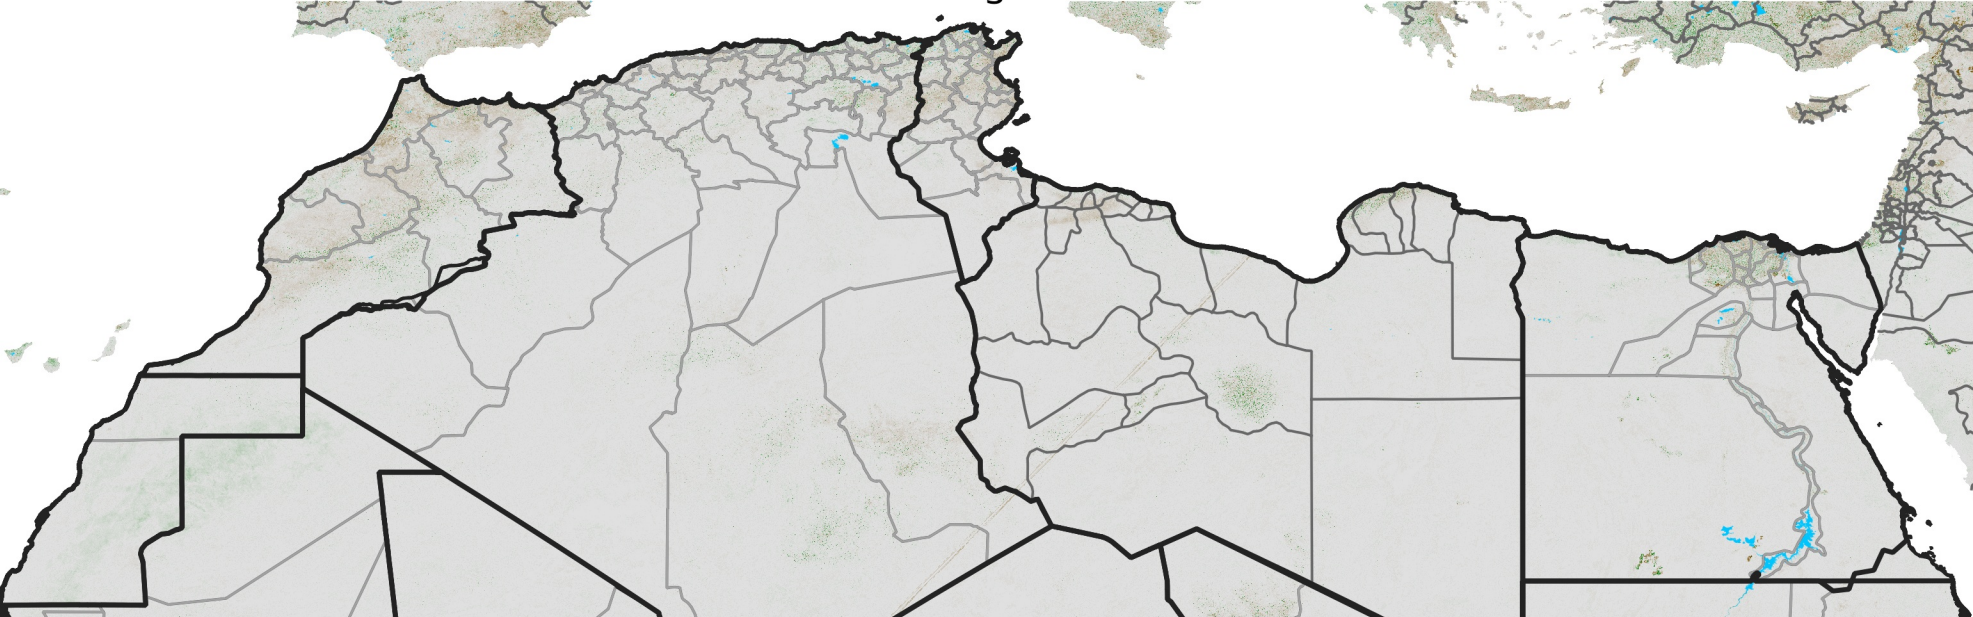

North Africa NDVI Anomaly

2016 minus Mean (2012 - 2021)

Period 47 / Aug 16 - 25, 2016

NDVI Anomaly

< -0.3 -0.2 -0.1 -0.05 0.05 0.1 0.2 >0.3

Negative

No Difference

Positive