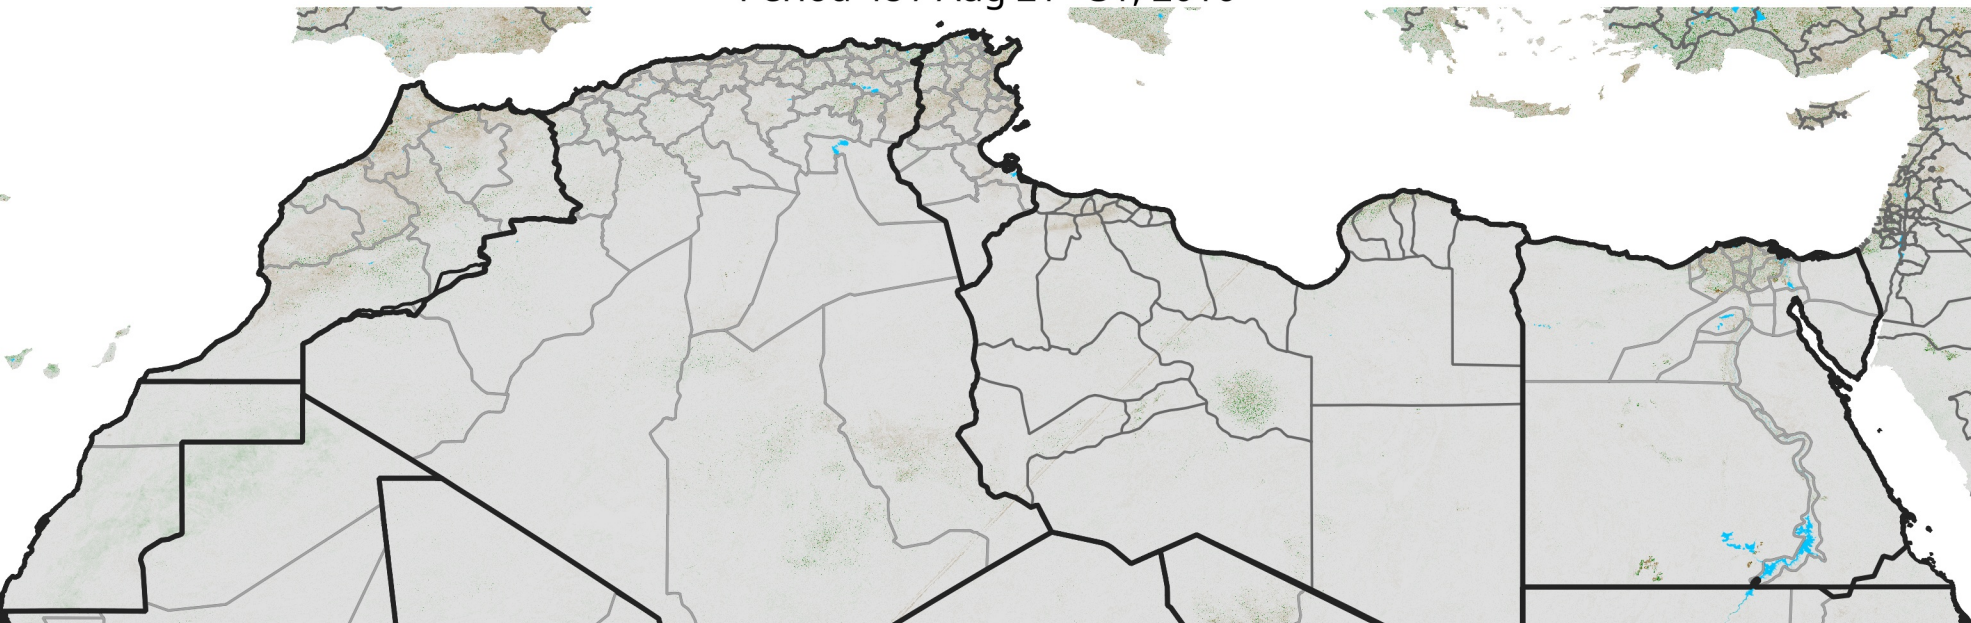

North Africa NDVI Anomaly

2016 minus Mean (2012 - 2021)

Period 48 / Aug 21 - 31, 2016

NDVI Anomaly

< -0.3 -0.2 -0.1 -0.05 0.05 0.1 0.2 >0.3

Negative

No Difference

Positive