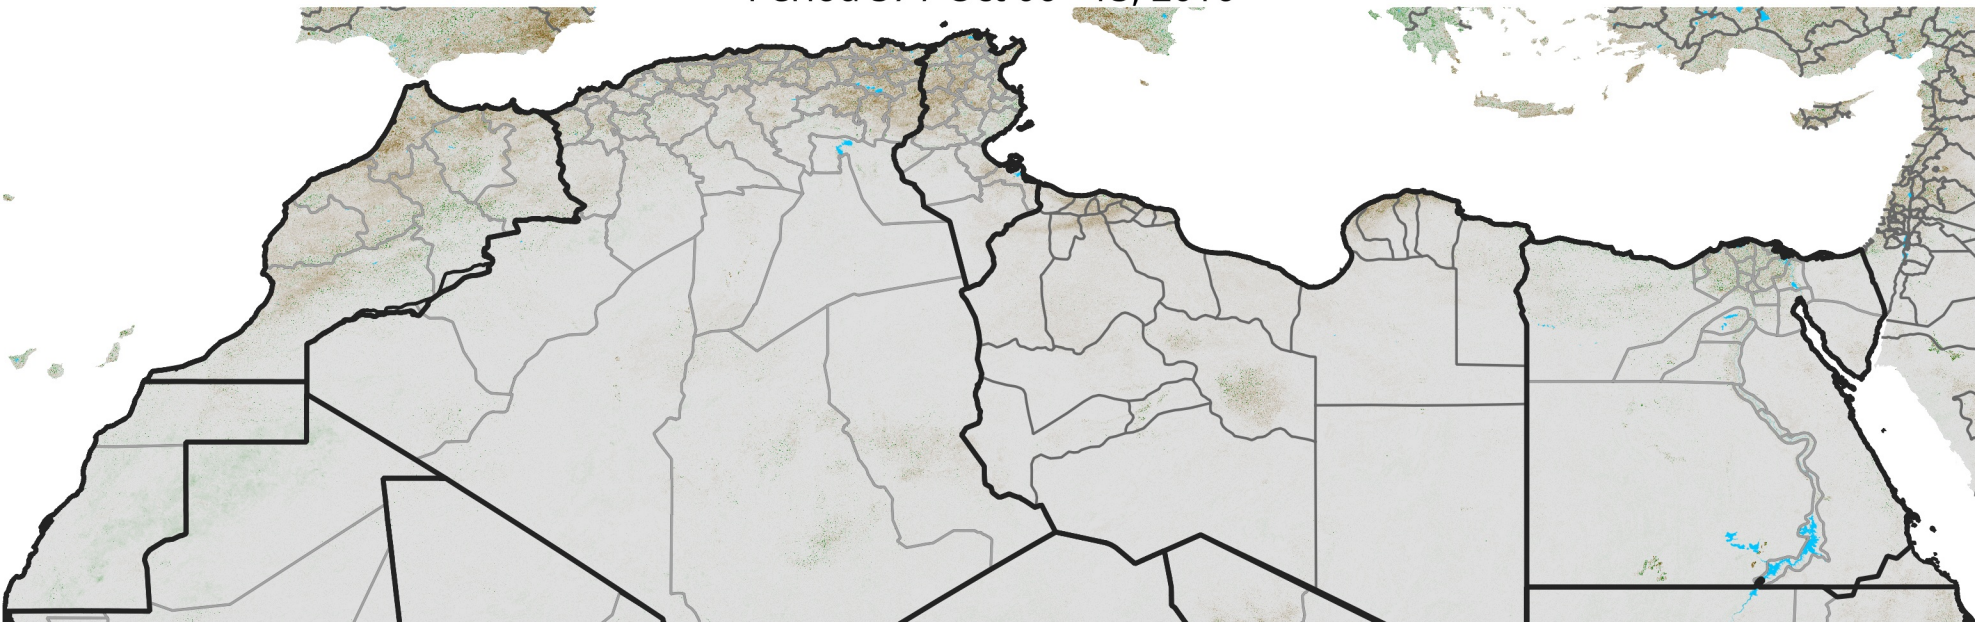

North Africa NDVI Anomaly

2016 minus Mean (2012 - 2021)

Period 57 / Oct 06 - 15, 2016

NDVI Anomaly

< -0.3 -0.2 -0.1 -0.05 0.05 0.1 0.2 >0.3

Negative

No Difference

Positive