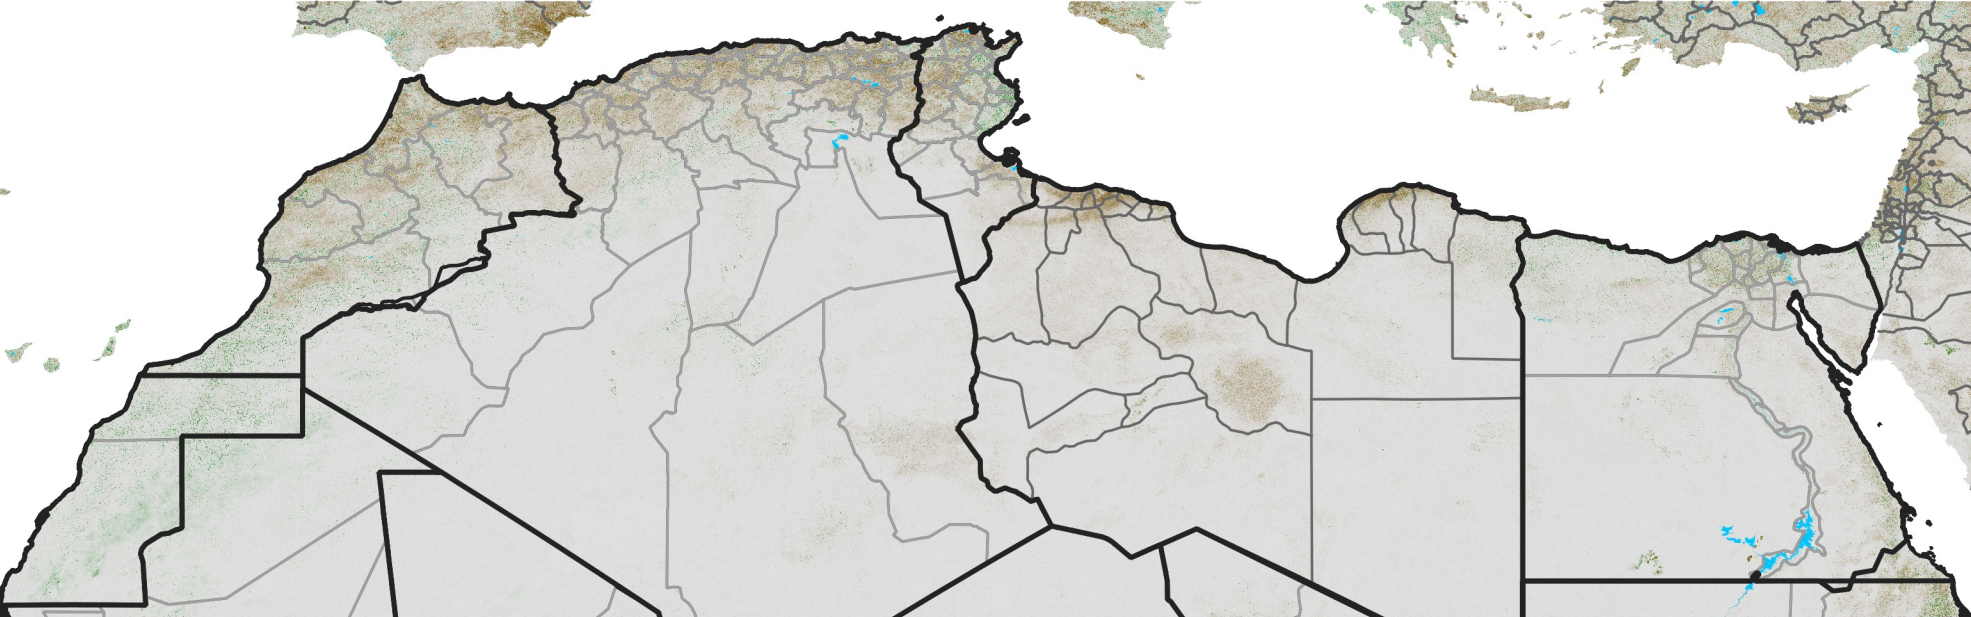

North Africa NDVI Anomaly

2016 minus Mean (2012 - 2021)

Period 62 / Nov 01 - 10, 2016

NDVI Anomaly

< -0.3 -0.2 -0.1 -0.05 0.05 0.1 0.2 >0.3

Negative

No Difference

Positive