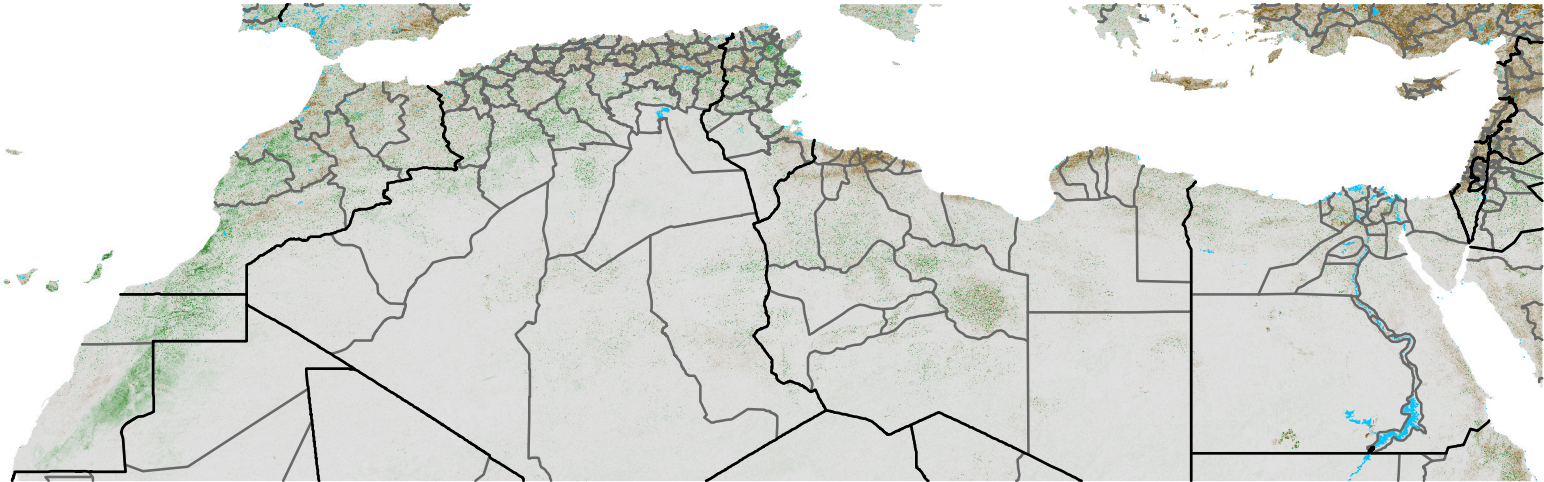

North Africa NDVI Anomaly

2016 minus Mean (2012 - 2021)

Period 71 / Dec 16 - 25, 2016

NDVI Anomaly

< -0.3 -0.2 -0.1 -0.05 0.05 0.1 0.2 > 0.3

Negative

No Difference

Positive