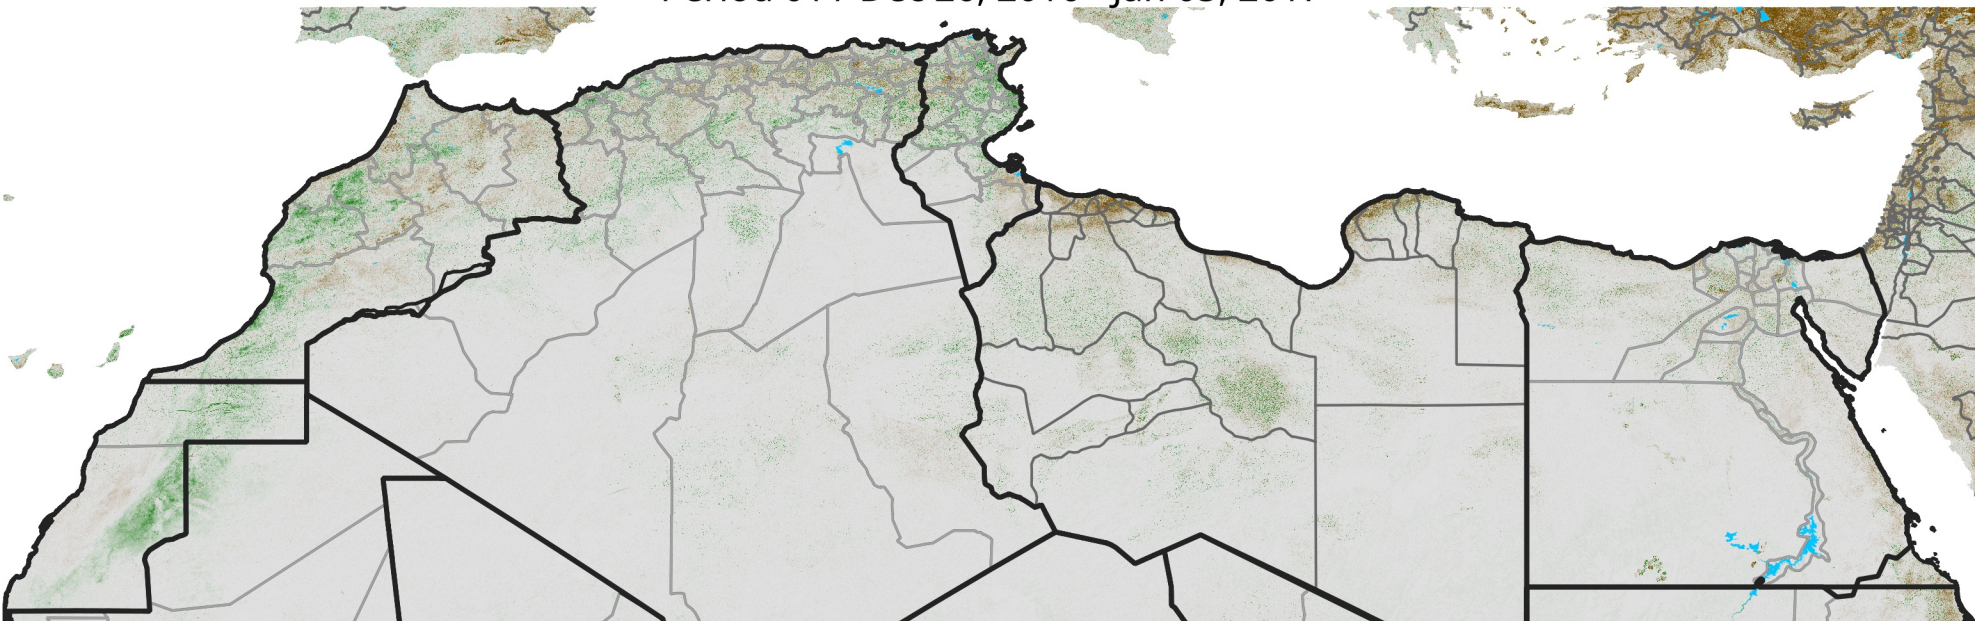

# North Africa NDVI Anomaly

2017 minus Mean (2012 - 2021)  
Period 01 / Dec 26, 2016 - Jan 05, 2017

## NDVI Anomaly

< -0.3   -0.2   -0.1   -0.05   0.05   0.1   0.2   >0.3

Negative

No Difference

Positive