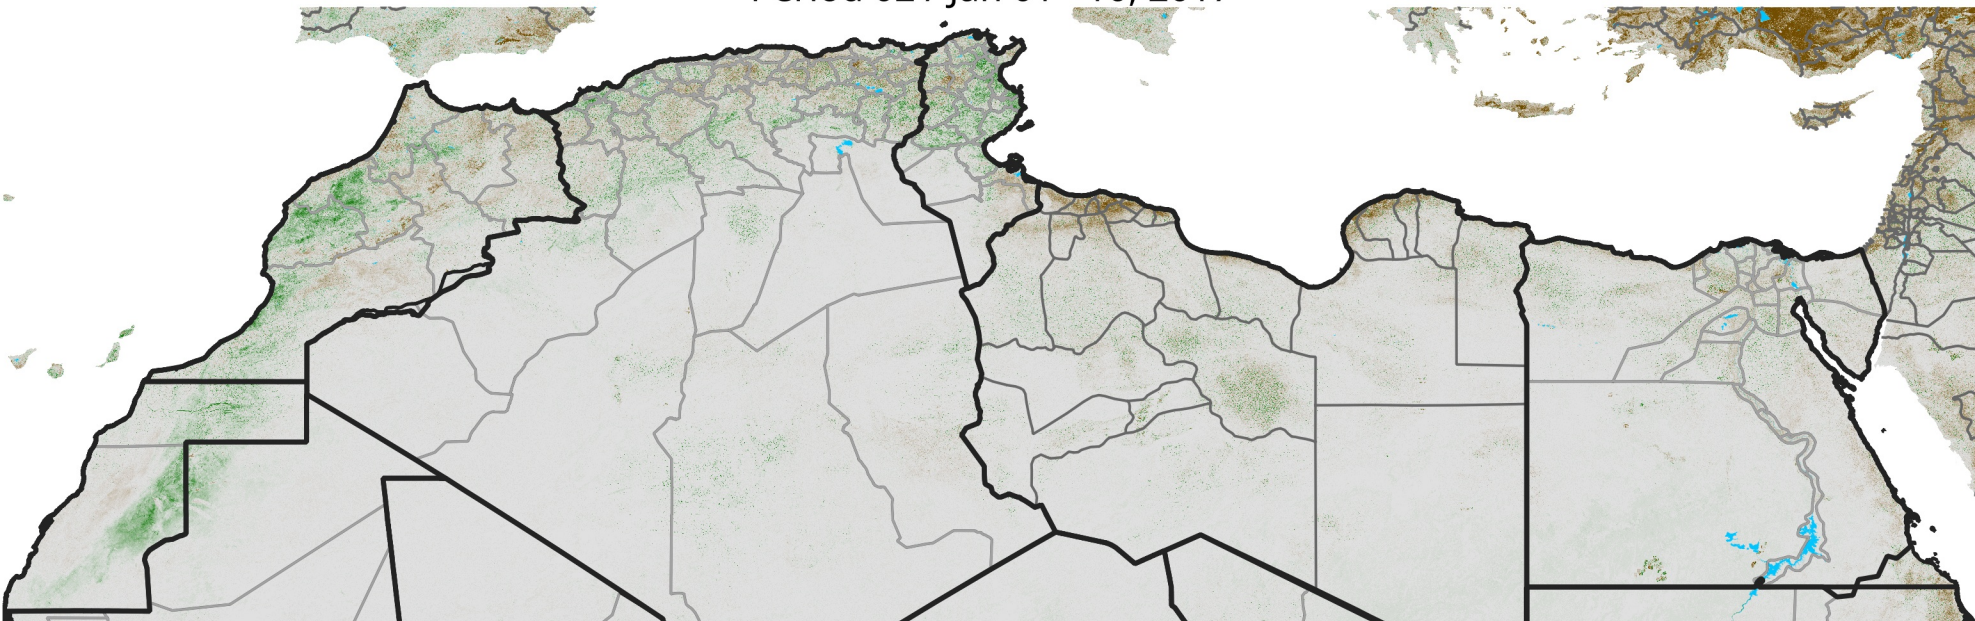

North Africa NDVI Anomaly

2017 minus Mean (2012 - 2021)

Period 02 / Jan 01 - 10, 2017

NDVI Anomaly

<math>< -0.3</math> -0.2 -0.1 -0.05 0.05 0.1 0.2 >0.3

Negative

No Difference

Positive